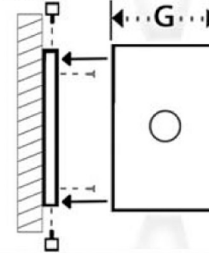

Εμπρόσθια Όψη

CUBE 2

CUBE MAX 1 SF

Πλάγια Όψη - Εγκατάσταση

CUBE 2

CUBE MAX 4 SF

Σημείωση: Οι διαστάσεις δίνονται σε mm

CUBE 1, 2 & CUBE MAX 1 SF, 4 SF

Use
"CUBE"

lighting series for indoor and outdoor decoration

	A/B	C	D/E	F	G
1	35/35	24	-	35	-
2	35/35	24	-	35	-
max 1 SF	-	-	100/100	-	70
max 4 SF	-	-	100/100	-	-

Power			
1- 12 Watt			
Voltage		IP Protection	
12-24V DC/230V AC		IP54 (CUBE MAX)	
LED type			
1 Watt / 3 Watt XRE CREE			
LED colors			
Red, Green, Blue, Amber			
Color Temp. / CRI	LUMEN		
CW 6500K / 75 WW 3000K / 80	3w	146	128
	6w	292	256
	12w	584	512
Lens Angle			
6° / 25° / 60°			
Lifetime			
50.000 h			
Material			
Aluminum / INOX			
Weight			
CUBE 1 – 110g			
CUBE 2 – 110g			
CUBE MAX 1SF – 825g			
CUBE MAX 4 SF – 765g			

Front View

CUBE 2

CUBE MAX 1 SF

Side View - Installation

CUBE 2

CUBE MAX 4 SF

Note: Dimensions are given in mm