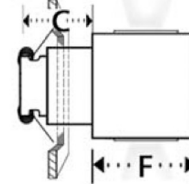

Use
"CUBE"

lighting series for indoor and outdoor decoration

	A/B	C	D/E	F	G
1	35/35	24	-	35	-
2	35/35	24	-	35	-
max 1 SF	-	-	100/100	-	70
max 4 SF	-	-	100/100	-	-

Power			
1- 12 Watt			
Voltage		IP Protection	
12-24V DC/230V AC		IP54 (CUBE MAX)	
LED type			
1 Watt / 3 Watt XRE CREE			
LED colors			
Red, Green, Blue, Amber			
Color Temp. / CRI	LUMEN		
CW 6500K / 75 WW 3000K / 80	3w	146	128
	6w	292	256
	12w	584	512
Lens Angle			
6° / 25° / 60°			
Lifetime			
50.000 h			
Material			
Aluminum / INOX			
Weight			
CUBE 1 – 110g			
CUBE 2 – 110g			
CUBE MAX 1SF – 825g			
CUBE MAX 4 SF – 765g			

Front View

CUBE 2

CUBE MAX 1 SF

Side View - Installation

CUBE 2

CUBE MAX 4 SF

Note: Dimensions are given in mm