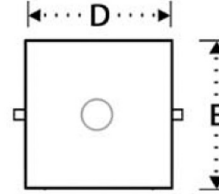

Εμπρόσθια Όψη

CUBE 2

CUBE MAX 1 SF

Πλάγια Όψη - Εγκατάσταση

CUBE 2

CUBE MAX 4 SF

Σημείωση: Οι διαστάσεις δίνονται σε mm

CUBE 1, 2 & CUBE MAX 1 SF, 4 SF

Use
"CUBE"

lighting series for indoor and outdoor decoration

	A/B	C	D/E	F	G
1	35/35	24	-	35	-
2	35/35	24	-	35	-
max 1 SF	-	-	100/100	-	70
max 4 SF	-	-	100/100	-	-

Power			
1- 12 Watt			
Voltage		IP Protection	
12-24V DC/230V AC		IP54 (CUBE MAX)	
LED type			
1 Watt / 3 Watt XRE CREE			
LED colors			
Red, Green, Blue, Amber			
Color Temp. / CRI	LUMEN		
CW 6500K / 75 WW 3000K / 80	3w	146	128
	6w	292	256
	12w	584	512
Lens Angle			
6° / 25° / 60°			
Lifetime			
50.000 h			
Material			
Aluminum / INOX			
Weight			
CUBE 1 – 110g			
CUBE 2 – 110g			
CUBE MAX 1SF – 825g			
CUBE MAX 4 SF – 765g			

Front View

CUBE 2

CUBE MAX 1 SF

Side View - Installation

CUBE 2

CUBE MAX 4 SF

Note: Dimensions are given in mm