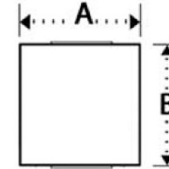

Εμπρόσθια Όψη

CUBE 2

CUBE MAX 1 SF

Πλάγια Όψη - Εγκατάσταση

CUBE 2

CUBE MAX 4 SF

Σημείωση: Οι διαστάσεις δίνονται σε mm

CUBE 1, 2 & CUBE MAX 1 SF, 4 SF

Use
"CUBE"

lighting series for indoor and outdoor decoration

	A/B	C	D/E	F	G
1	35/35	24	-	35	-
2	35/35	24	-	35	-
max 1 SF	-	-	100/100	-	70
max 4 SF	-	-	100/100	-	-

Power			
1- 12 Watt			
Voltage		IP Protection	
12-24V DC/230V AC		IP54 (CUBE MAX)	
LED type			
1 Watt / 3 Watt XRE CREE			
LED colors			
Red, Green, Blue, Amber			
Color Temp. / CRI	LUMEN		
CW 6500K / 75 WW 3000K / 80	3w	146	128
	6w	292	256
	12w	584	512
Lens Angle			
6° / 25° / 60°			
Lifetime			
50.000 h			
Material			
Aluminum / INOX			
Weight			
CUBE 1 – 110g			
CUBE 2 – 110g			
CUBE MAX 1SF – 825g			
CUBE MAX 4 SF – 765g			

Front View

CUBE 2

CUBE MAX 1 SF

Side View - Installation

CUBE 2

CUBE MAX 4 SF

Note: Dimensions are given in mm