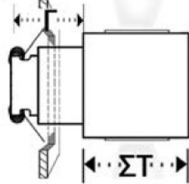

Εμπρόσθια Όψη

CUBE 2

CUBE MAX 1 SF

Πλάγια Όψη - Εγκατάσταση

CUBE 2

CUBE MAX 4 SF

Σημείωση: Οι διαστάσεις δίνονται σε mm

CUBE 1, 2 & CUBE MAX 1 SF, 4 SF

Use
"CUBE"

lighting series for indoor and outdoor decoration

	A/B	C	D/E	F	G
1	35/35	24	-	35	-
2	35/35	24	-	35	-
max 1 SF	-	-	100/100	-	70
max 4 SF	-	-	100/100	-	-

Power			
1- 12 Watt			
Voltage		IP Protection	
12-24V DC/230V AC		IP54 (CUBE MAX)	
LED type			
1 Watt / 3 Watt XRE CREE			
LED colors			
Red, Green, Blue, Amber			
Color Temp. / CRI	LUMEN		
CW 6500K / 75 WW 3000K / 80	3w	146	128
	6w	292	256
	12w	584	512
Lens Angle			
6° / 25° / 60°			
Lifetime			
50.000 h			
Material			
Aluminum / INOX			
Weight			
CUBE 1 – 110g			
CUBE 2 – 110g			
CUBE MAX 1SF – 825g			
CUBE MAX 4 SF – 765g			

Front View

CUBE 2

CUBE MAX 1 SF

Side View - Installation

CUBE 2

CUBE MAX 4 SF

Note: Dimensions are given in mm