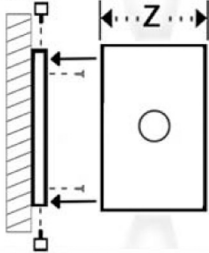

Εμπρόσθια Όψη

CUBE 2

CUBE MAX 1 SF

Πλάγια Όψη - Εγκατάσταση

CUBE 2

CUBE MAX 4 SF

Σημείωση: Οι διαστάσεις δίνονται σε mm

CUBE 1, 2 & CUBE MAX 1 SF, 4 SF

Use
"CUBE"

lighting series for indoor and outdoor decoration

	A/B	C	D/E	F	G
1	35/35	24	-	35	-
2	35/35	24	-	35	-
max 1 SF	-	-	100/100	-	70
max 4 SF	-	-	100/100	-	-

Power			
1- 12 Watt			
Voltage		IP Protection	
12-24V DC/230V AC		IP54 (CUBE MAX)	
LED type			
1 Watt / 3 Watt XRE CREE			
LED colors			
Red, Green, Blue, Amber			
Color Temp. / CRI	LUMEN		
CW 6500K / 75 WW 3000K / 80	3w	146	128
	6w	292	256
	12w	584	512
Lens Angle			
6° / 25° / 60°			
Lifetime			
50.000 h			
Material			
Aluminum / INOX			
Weight			
CUBE 1 – 110g			
CUBE 2 – 110g			
CUBE MAX 1SF – 825g			
CUBE MAX 4 SF – 765g			

Front View

CUBE 2

CUBE MAX 1 SF

Side View - Installation

CUBE 2

CUBE MAX 4 SF

Note: Dimensions are given in mm