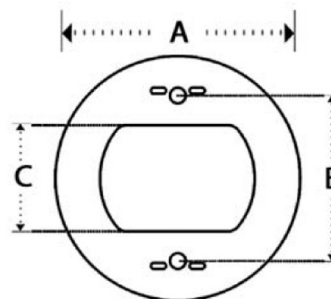

| | | | |
|--|--|--------------------|------|
| Ισχύς | | | |
| 54 Watt | | | |
| Τάση | | Βαθμ. Στεγανότητας | |
| 24V DC | | IP68 | |
| Τύπος LED | | | |
| 3 Watt XRE CREE | | | |
| Χρώματα LED | | | |
| Κόκκινο, Πράσινο, Μπλε, Πορτοκαλί, RGB | | | |
| Θερμ. Χρωμάτων / CRI | | LUMEN | |
| CW 6500K / 75 | | CW | WW |
| WW 3000K / 80 | | 54W | 2628 |
| | | | 2304 |
| Γωνία Φακού | | | |
| 6° / 25° / 60° | | | |
| Διάρκεια Ζωής | | | |
| 50.000 ώρες | | | |
| Υλικό | | | |
| INOX 316L / Πολυαιθυλένιο | | | |
| Βάρος | | | |
| 2200g | | | |

Εμπρόσθια Όψη

Πλάγια Όψη - Εγκατάσταση

Σημείωση: Οι διαστάσεις δίνονται σε mm

HYDRO 18 RF

"HYDRO"

lighting series is suitable for swimming pool lighting

| | A | B | C | D | E | F |
|------|------|-----|-----|----|-----|-----|
| 18RF | Ø250 | 169 | 108 | 66 | 215 | 300 |

| | | | |
|------------------------------|--|---------------|------|
| Power | | | |
| 54 Watt | | | |
| Voltage | | IP Protection | |
| 24V DC | | IP68 | |
| LED Type | | | |
| 3 Watt XRE CREE | | | |
| LED colors | | | |
| Red, Green, Blue, Amber, RGB | | | |
| Color Temp. / CRI | | LUMEN | |
| CW 6500K / 75 | | CW | WW |
| WW 3000K / 80 | | 54W | 2628 |
| | | | 2304 |
| Lens Angle | | | |
| 6° / 25° / 60° | | | |
| Lifetime | | | |
| 50.000 h | | | |
| Material | | | |
| INOX 316L / Polyethylene | | | |
| Weight | | | |
| 2200g | | | |

Front View

Side View - Installation

Note: Dimensions are given in mm