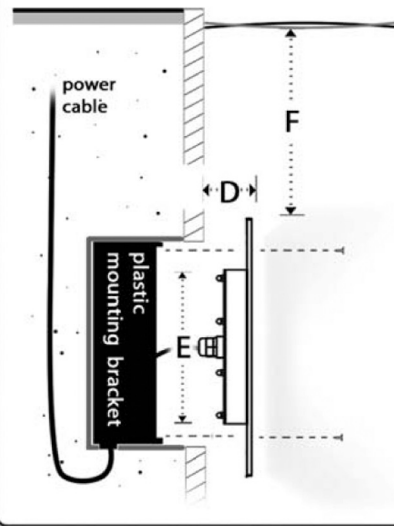

Εμπρόσθια Όψη

Πλάγια Όψη - Εγκατάσταση

Σημείωση: Οι διαστάσεις δίνονται σε mm

HYDRO 18 RF

"HYDRO"

lighting series is suitable for swimming pool lighting

| | A | B | C | D | E | F |
|------|------|-----|-----|----|-----|-----|
| 18RF | Ø250 | 169 | 108 | 66 | 215 | 300 |

| | | | |
|------------------------------|--|---------------|------|
| Power | | | |
| 54 Watt | | | |
| Voltage | | IP Protection | |
| 24V DC | | IP68 | |
| LED Type | | | |
| 3 Watt XRE CREE | | | |
| LED colors | | | |
| Red, Green, Blue, Amber, RGB | | | |
| Color Temp. / CRI | | LUMEN | |
| CW 6500K / 75 | | CW | WW |
| WW 3000K / 80 | | 54W | 2628 |
| | | | 2304 |
| Lens Angle | | | |
| 6° / 25° / 60° | | | |
| Lifetime | | | |
| 50.000 h | | | |
| Material | | | |
| INOX 316L / Polyethylene | | | |
| Weight | | | |
| 2200g | | | |

Front View

Side View - Installation

Note: Dimensions are given in mm