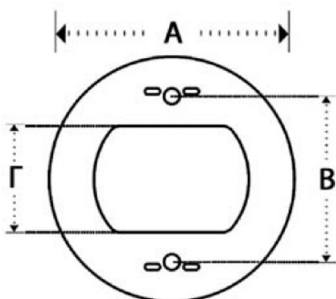

| | | | |
|--|--|--------------------|------|
| Ισχύς | | | |
| 54 Watt | | | |
| Τάση | | Βαθμ. Στεγανότητας | |
| 24V DC | | IP68 | |
| Τύπος LED | | | |
| 3 Watt XRE CREE | | | |
| Χρώματα LED | | | |
| Κόκκινο, Πράσινο, Μπλε, Πορτοκαλί, RGB | | | |
| Θερμ. Χρωμάτων / CRI | | LUMEN | |
| CW 6500K / 75 | | CW | WW |
| WW 3000K / 80 | | 54W | 2628 |
| | | | 2304 |
| Γωνία Φακού | | | |
| 6° / 25° / 60° | | | |
| Διάρκεια Ζωής | | | |
| 50.000 ώρες | | | |
| Υλικό | | | |
| INOX 316L / Πολυαιθυλένιο | | | |
| Βάρος | | | |
| 2200g | | | |

Εμπρόσθια Όψη

Πλάγια Όψη - Εγκατάσταση

Σημείωση: Οι διαστάσεις δίνονται σε mm

HYDRO 18 RF

"HYDRO"

lighting series is suitable for swimming pool lighting

| | A | B | C | D | E | F |
|------|------|-----|-----|----|-----|-----|
| 18RF | Ø250 | 169 | 108 | 66 | 215 | 300 |

| | | | |
|------------------------------|--|---------------|------|
| Power | | | |
| 54 Watt | | | |
| Voltage | | IP Protection | |
| 24V DC | | IP68 | |
| LED Type | | | |
| 3 Watt XRE CREE | | | |
| LED colors | | | |
| Red, Green, Blue, Amber, RGB | | | |
| Color Temp. / CRI | | LUMEN | |
| CW 6500K / 75 | | CW | WW |
| WW 3000K / 80 | | 54W | 2628 |
| | | | 2304 |
| Lens Angle | | | |
| 6° / 25° / 60° | | | |
| Lifetime | | | |
| 50.000 h | | | |
| Material | | | |
| INOX 316L / Polyethylene | | | |
| Weight | | | |
| 2200g | | | |

Front View

Side View - Installation

Note: Dimensions are given in mm