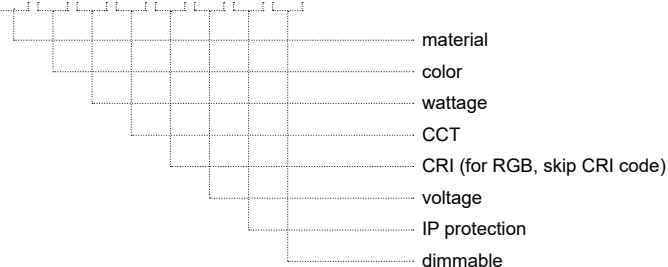

ANGLE 1 R65

ΠΕΡΙΕΧΟΜΕΝΑ / CONTENT

| | |
|-----------|---|
| datasheet | 1 |
| manual | 2 |

ΚΩΔΙΚΟΣ / CODE

ANR65- XX-XX-XX-XX-XX-XX-XX

ANGLE 1 R65 (ANR65) / Datasheet

General information

| | |
|--------------------------|-----------------------------------|
| Application | Indoor / Outdoor / Wall mounted |
| Electric gear | Not included |
| Life time | 50000 hrs |
| Warranty | 3-5 years (*5 years upon request) |
| LED | Cree / Osram |
| Origin | Greece |
| Visible dimensions (ΦxL) | Ø65 x 57 mm |

| material | color | wattage | CCT | CRI | Voltage | IP | Dimmable |
|----------------|---------------------------------------|------------|-----------------------|-----------|-------------|-----------|----------|
| Aluminium (01) | Anodised (AN) | 1W (1W) | 2700K (27K) | Ra80 (80) | 12VDC (V1) | IP20 (20) | Yes (D) |
| INOX (02) | Black (BL) | 3W (3W) | 5000K (50K) | Ra90 (90) | 24VDC (V2) | IP54 (54) | No (L) |
| Brass (03) | White (WH) | 4.4W (44W) | (R) / (G) / (B) / (A) | | 230VAC (V3) | | |
| | RAL colors (RL) | | RGB (C1) | | 350mA (V4) | | |
| | Nickel plating (NK) (upon request) | | | | | | |
| | | | | | | | |
| | | | | | | | |
| | | | | | | | |