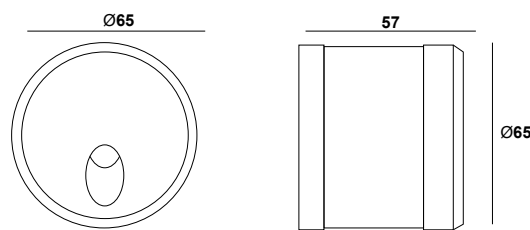

ANGLE 1 R65

ΠΕΡΙΕΧΟΜΕΝΑ / CONTENT

| | |
|-----------|---|
| datasheet | 1 |
| manual | 2 |

ΚΩΔΙΚΟΣ / CODE

ANR65- XX-XX-XX-XX-XX-XX-XX

ANGLE 1 R65 (ANR65) / Datasheet

General information

| | |
|--------------------------|-----------------------------------|
| Application | Indoor / Outdoor / Wall mounted |
| Electric gear | Not included |
| Life time | 50000 hrs |
| Warranty | 3-5 years (*5 years upon request) |
| LED | Cree / Osram |
| Origin | Greece |
| Visible dimensions (ΦxL) | Ø65 x 57 mm |

| material | color | wattage | CCT | CRI | Voltage | IP | Dimmable |
|----------------|---------------------------------------|------------|-----------------------|-----------|-------------|-----------|----------|
| Aluminium (01) | Anodised (AN) | 1W (1W) | 2700K (27K) | Ra80 (80) | 12VDC (V1) | IP20 (20) | Yes (D) |
| INOX (02) | Black (BL) | 3W (3W) | 5000K (50K) | Ra90 (90) | 24VDC (V2) | IP54 (54) | No (L) |
| Brass (03) | White (WH) | 4.4W (44W) | (R) / (G) / (B) / (A) | | 230VAC (V3) | | |
| | RAL colors (RL) | | RGB (C1) | | 350mA (V4) | | |
| | Nickel plating (NK) (upon request) | | | | | | |
| | | | | | | | |
| | | | | | | | |
| | | | | | | | |