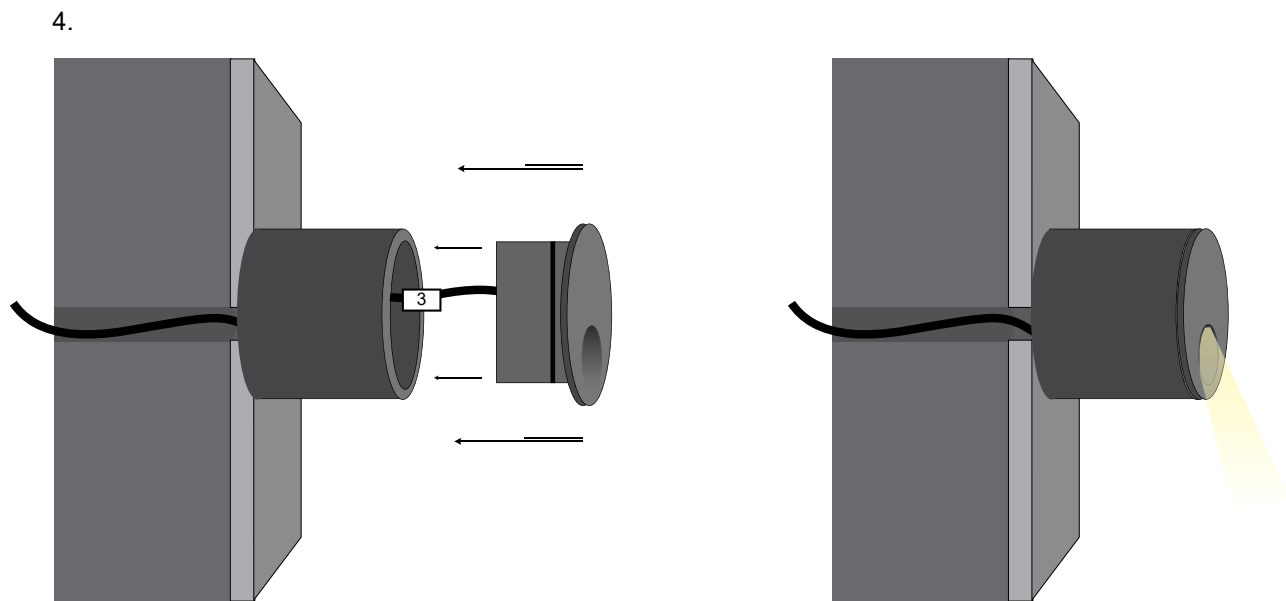

1. ΠΡΟΕΤΟΙΜΑΣΙΑ ΓΙΑ ΕΦΑΡΜΟΓΗ ΣΤΟ ΤΟΙΧΟ / PREPARATION FOR WALL APPLICATION
2. ΚΑΝΕΤΕ ΤΗΝ ΗΛΕΚΤΡΙΚΗ ΣΥΝΔΕΣΗ / MAKE THE ELECTRICAL CONNECTION
3. ΤΟΠΟΘΕΤΗΣΗ ΤΟΥ ΦΩΤΙΣΤΙΚΟΥ / PLACE THE LUMINAIRE

Αφού βρείτε την κατάλληλη τοποθέτηση το σταθεροποιείτε βιδώνοντάς το στο τοίχο / After finding the right installation, you then stabilize it by screwing it to the wall

Το φωτιστικό είναι έτοιμο για χρήση. / The luminaire is ready to be used.