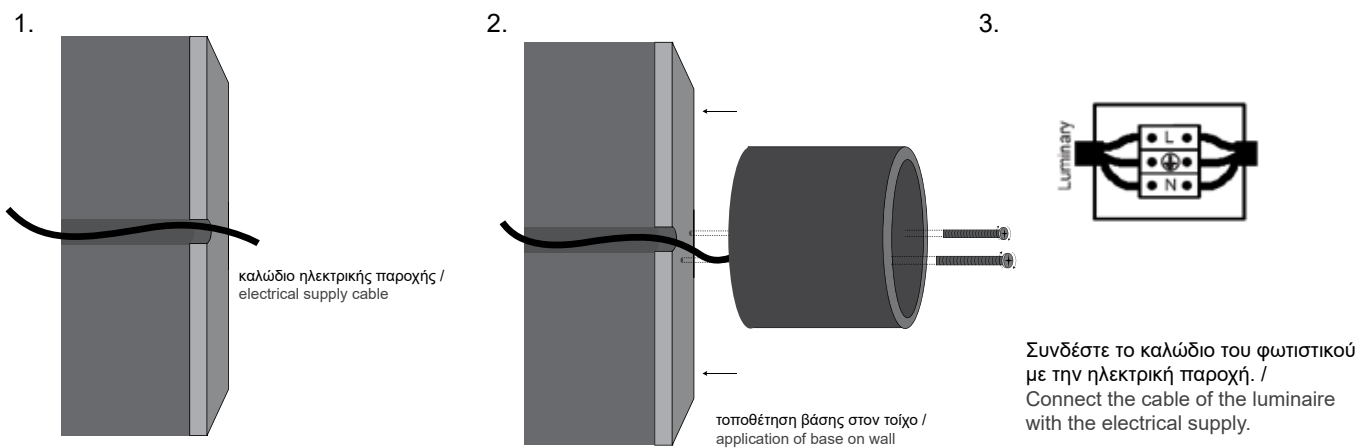

1. ΠΡΟΕΤΟΙΜΑΣΙΑ ΓΙΑ ΕΦΑΡΜΟΓΗ ΣΤΟ ΤΟΙΧΟ / PREPARATION FOR WALL APPLICATION
2. ΚΑΝΕΤΕ ΤΗΝ ΗΛΕΚΤΡΙΚΗ ΣΥΝΔΕΣΗ / MAKE THE ELECTRICAL CONNECTION
3. ΤΟΠΟΘΕΤΗΣΗ ΤΟΥ ΦΩΤΙΣΤΙΚΟΥ / PLACE THE LUMINAIRE

Αφού βρείτε την κατάλληλη τοποθέτηση το σταθεροποιείτε βιδώνοντάς το στο τοίχο / After finding the right installation, you then stabilize it by screwing it to the wall

Το φωτιστικό είναι έτοιμο για χρήση. / The luminaire is ready to be used.