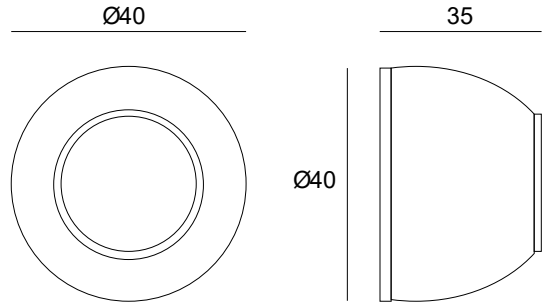

AQUA OVAL R40

ΠΕΡΙΕΧΟΜΕΝΑ / CONTENTS

datasheet	1
manual	2

ΚΩΔΙΚΟΣ / CODE

AQUA OVAL R40 (AQVR40) / Datasheet

General information

Application	Indoor – Outdoor
Direction of mounting	Wall
LED	Cree / Osram
Life time	50000 hrs
Visible dimensions (Ø×L)	280gr
Weight	Ø40 × 35 mm
Warranty	3–5 years (*5 years upon request)
Origin	Greece