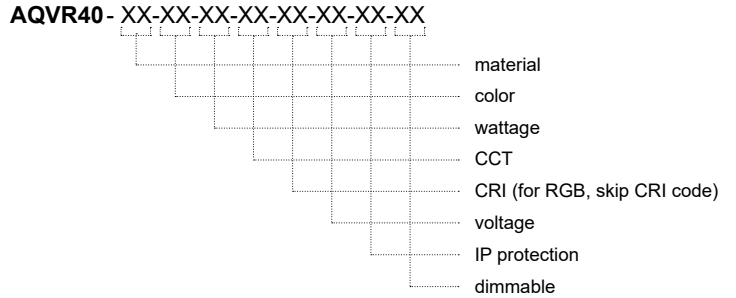

AQUA OVAL R40

ΠΕΡΙΕΧΟΜΕΝΑ / CONTENTS

datasheet	1
manual	2

ΚΩΔΙΚΟΣ / CODE

AQUA OVAL R40 (AQVR40) / Datasheet

General information

Application	Indoor – Outdoor
Direction of mounting	Wall
LED	Cree / Osram
Life time	50000 hrs
Visible dimensions (Ø×L)	280gr
Weight	Ø40 × 35 mm
Warranty	3–5 years (*5 years upon request)
Origin	Greece

Material	Color	Wattage	CCT	CRI	Voltage	IP	Dimmable
Aluminium (01)	Anodised (AN)	0.5W (05W)	2700K (27K)	Ra80 (80)	12VDC (V1)	IP20 (20)	Yes (D)
Inox (02)	Black (BL)	1W (1W)	3000K (30K)	Ra90 (90)	24VDC (V2)	IP54 (54)	No (L)
Brass (03)	RAL colors (RL)	2W (2W)	4000K (40K)		230VAC (V3)	IP65 (65)	
		2.5W (25W)	5000K (50K)		12/24V (V4)		
		3W (3W)	6000K (60K)		350mA (V5)		
			(R)/(G)/(B)/(A)		500mA (V6)		
			RGB (C1)		700mA (V7)		