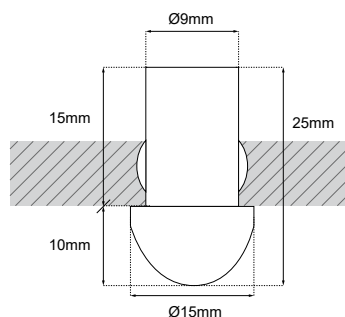

### GENERAL INFORMATION

APPLICATION	Ceiling or Wall / Recessed
MATERIAL	Polycarbonate
INCL. CABLE	Yes
ELECTRIC GEAR	Not Included
LED TYPE	Cree
WATTAGE	0,24W
WEIGHT	5gr
ORIGIN	Greece

Voltage	CCT	CRI	IP	Dimmable
12V (V1)	3000K (130Lm/w) (30K)	Ra80 (80)	IP20 (20)	Dim (D)
24V (V2)	4000K (140Lm/w) (40K)	Ra90 (90)	IP65 (65)	No Dim (L)
	6000K (145Lm/w) (60K)		IP68 (68)	
	(R) / (G) / (B) / (A)			