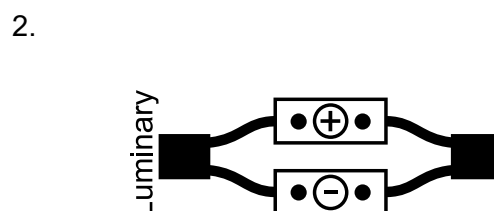

DOT R15 / Manual

Συνδέστε το καλώδιο του φωτιστικού με την ηλεκτρική παροχή. Η σύνδεση πρέπει να είναι στεγανή.

Connect the cable of the luminaire with the electrical supply. The connection must be sealed.