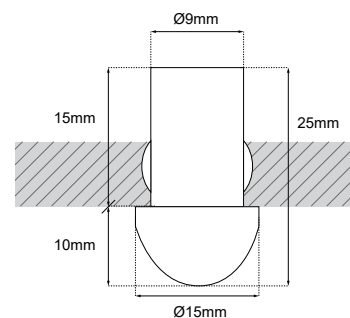

DOT R15

ΠΕΡΙΕΧΟΜΕΝΑ / CONTENTS

DATASHEET1
 MANUAL2

SKU: **DT15-XX-XX-XX-XX**

DOT R15 (DT15-) / Datasheet

GENERAL INFORMATION

APPLICATION	Ceiling or Wall / Recessed
MATERIAL	Polycarbonate
INCL. CABLE	Yes
ELECTRIC GEAR	Not Included
LED TYPE	Cree
WATTAGE	0,24W
WEIGHT	5gr
ORIGIN	Greece