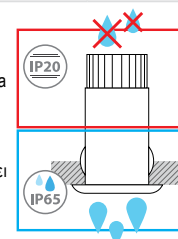

Δημιουργία Κωδικού προϊόντος / Product Code generator

Dot R15 12V 3000K Ra80 IP65 Dimmable
SKU: DT15-V1-30K-80-65-D