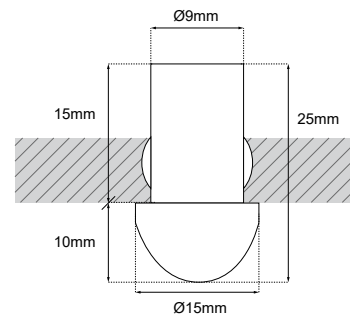

### GENERAL INFORMATION

APPLICATION	Ceiling or Wall / Recessed
MATERIAL	Polycarbonate
INCL. CABLE	Yes
ELECTRIC GEAR	Not Included
LED TYPE	Cree
WATTAGE	0,24W
WEIGHT	5gr
ORIGIN	Greece

Voltage / Current	CCT	CRI	IP	Dimmable
12V (V1)	3000K (130Lm/w) (30K)	Ra80 (80)	IP20 (20)	Dim (D)
24V (V2)	4000K (140Lm/w) (40K)	Ra90 (90)	Front: IP65 / Back: IP20 (65-20)*	No Dim (L)
	6000K (145Lm/w) (60K)		IP68 (68)	
	(R) / (G) / (B) / (A)			