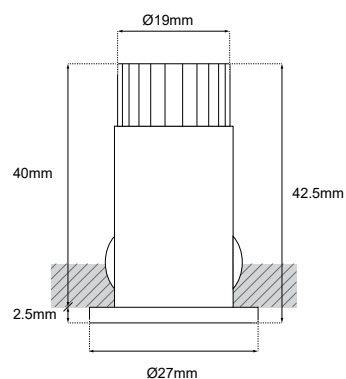

### GENERAL INFORMATION

APPLICATION	Ceiling or Wall / Recessed
MATERIAL	Polycarbonate
INCL. CABLE	Yes
ELECTRIC GEAR	Not Included
WEIGHT	20gr
ORIGIN	Greece

Wattage	Voltage / Current	CCT	CRI	IP	Dimmable
1W (1W)	12V (V1)	2700K (120Lm/w) (27K)	Ra80 (80)	Front: IP65 / Back: IP20 (65-20)*	Dim (D)
2.5W* (2.5W) <small>*IP65-20 only</small>	24V (V2)	3000K (130Lm/w) (30K)	Ra90 (90)		IP68 (68)
	350mA (1W) (V4)	4000K (140Lm/w) (40K)			
		6000K (145Lm/w) (60K)			
		(R) / (G) / (B) / (A)			
		RGB (C1)			