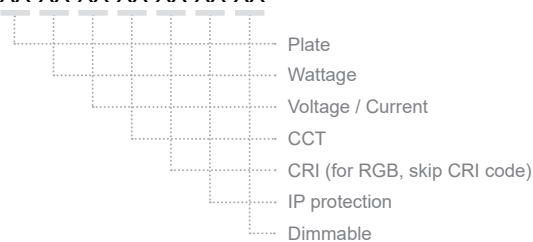

DOT SQ25x35

ΠΕΡΙΕΧΟΜΕΝΑ / CONTENTS

Datasheet	1
Manual	2

SKU: **DTSQ-** XX-XX-XX-XX-XX-XX-XX

DOT SQ25x35 (DTSQ-) / Datasheet

SQ45x65 inox
(P4)

SQ55x85 inox
(P5)

GENERAL INFORMATION

APPLICATION	Ceiling or Wall / Recessed
MATERIAL	Polycarbonate
INCL. CABLE	Yes
ELECTRIC GEAR	Not Included
WEIGHT	20gr
ORIGIN	Greece

Plate	Wattage	Voltage / Current	CCT	CRI	IP	Dimmable
SQ45x65 inox (PR)	1W (1W)	12V (V1)	2700K (120Lm/w) (27K)	Ra80 (80)	IP20 (20)	Dim (D)
SQ55x85 inox (PS)	2.5W (2W)	24V (V2)	3000K (130Lm/w) (30K)	Ra90 (90)	IP65 (65)	No Dim (_)
		350mA (1W) (V4)	4000K (140Lm/w) (40K)		IP68 (68)	
			6000K (145Lm/w) (60K)			
			(R) / (G) / (B) / (A)			
			RGB (C1)			