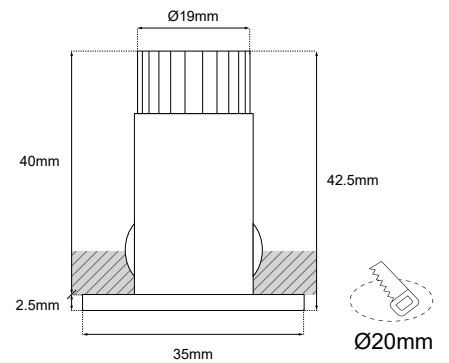

DOT SQ25x35

ΠΕΡΙΕΧΟΜΕΝΑ / CONTENTS

DATASHEET1
 MANUAL3

SKU: **DTSQ-** XX-XX-XX-XX-XX-XX-XX

DOT SQ25x35 (DTSQ-) / Datasheet

SQ45x65 inox
(P4)

SQ55x85 inox
(P5)

GENERAL INFORMATION

APPLICATION	Ceiling or Wall / Recessed
MATERIAL	Polycarbonate
INCL. CABLE	Yes
ELECTRIC GEAR	Not Included
WEIGHT	20gr
ORIGIN	Greece

DOT SQ25×35

SKU: DTSQ- XX-XX-XX-XX-XX-XX-XX

PLATE
WATTAGE
VOLTAGE/CURRENT
CCT
CRI (skip for RGB)
IP PROTECTION
DIMMABLE

Plate	Wattage	Voltage / Current	CCT	CRI
SQ45×65 inox (PR)	1W (1W)	12V (V1)	2700K (120Lm/w) (27K)	Ra80 (80)
SQ55×85 inox (PS)	2.5W* (2.5W) *IP65-20 only	24V (V2) 350mA (1W) (V4)	3000K (130Lm/w) (30K) 4000K (140Lm/w) (40K) 6000K (145Lm/w) (60K) (R) / (G) / (B) / (A) RGB (C1)	Ra90 (90)