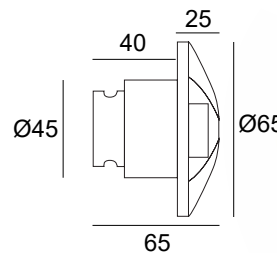

GROUND BEAM 5 R65

ΠΕΡΙΕΧΟΜΕΝΑ / CONTENTS

datasheet	1
manual	2

ΚΩΔΙΚΟΣ / CODE

GR5R65 - XX-XX-XX-XX-XX-XX-XX-XX-XX

GROUND BEAM 5 R65 (GR5R65) / Datasheet

To κουτί τοποθέτησης περιλαμβάνεται / Installation box is included

General information

Application	Outdoor / Recessed
Direction of mounting	Ceiling / Wall / Ground
LED	Cree / Osram
Life time	50000 hrs
Warranty	3-5 years (*5 years upon request)
Origin	Greece
Visible dimensions (Ø×L)	Ø65 × 65 mm