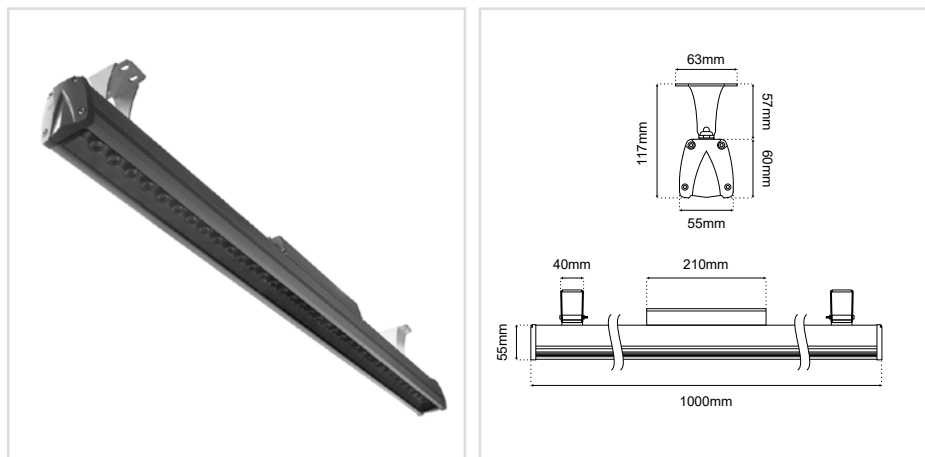

LED GROW BAR LIGHT 108W

SKU: P8010501-001

GENERAL INFORMATION

APPLICATION	Outdoor
DIRECTION OF MOUNTING	Wall / Ceiling
MATERIAL	Aluminium
VISIBLE DIMENSIONS (W×H×L)	63×117×1000mm
WEIGHT	2000gr
IP CLASSIFICATION	IP65
INCL. CABLE	Yes
ELECTRIC GEAR	Included
LIFE TIME	50000 hours
ORIGIN	Greece
WARRANTY	3–5 years (*5 years upon request)

ILLUMINANT

LED TYPE	CREE
CCT	2700K / 5000K / RGB / Amber
CRI	Ra80 / Ra90
WATTAGE	108W
VOLTAGE	230VAC
CONNECTION	Parallel