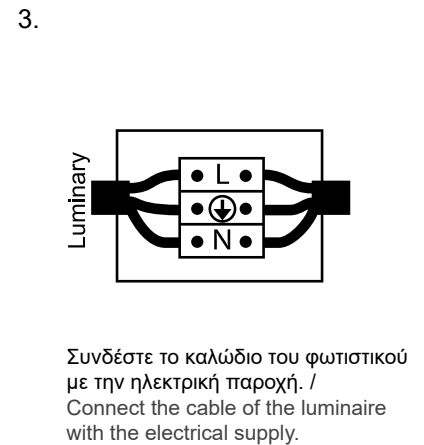

OVAL 1 / Manual

1. ΠΡΟΕΤΟΙΜΑΣΙΑ ΓΙΑ ΕΦΑΡΜΟΓΗ ΣΤΟΝ ΤΟΙΧΟ / PREPARATION FOR WALL APPLICATION
2. ΤΟΠΟΘΕΤΗΣΗ ΒΑΣΗΣ ΣΤΟΝ ΤΟΙΧΟ / APPLICATION OF BASE ON WALL
3. ΚΑΝΕΤΕ ΤΗΝ ΗΛΕΚΤΡΙΚΗ ΣΥΝΔΕΣΗ / MAKE THE ELECTRICAL CONNECTION
4. ΤΟΠΟΘΕΤΗΣΗ ΤΟΥ ΦΩΤΙΣΤΙΚΟΥ / PLACE THE LUMINAIRE