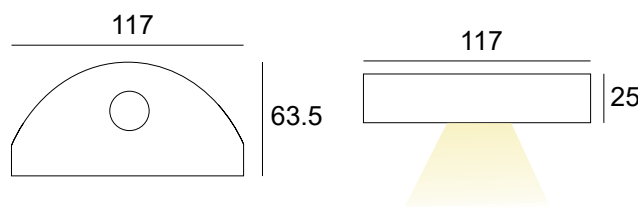

OVAL 1

ΠΕΡΙΕΧΟΜΕΝΑ / CONTENTS

datasheet	1
manual	2

ΚΩΔΙΚΟΣ / CODE

OVAL 1 (OV1) / Datasheet

General information

Application	Indoor / Outdoor
Direction of mounting	Ceiling / Wall / Ground
LED	Cree / Osram
Life time	50000 hrs
Warranty	3-5 years (*5 years upon request)
Origin	Greece
Visible dimensions (W×H×L)	117 × 63.5 × 25 mm

Material	Color	Wattage	CCT	CRI	Beam angle	Voltage	IP	Dimmable
Aluminium (01)	Anodised (AN)	0.5W (05W)	2700K (27K)	Ra80 (80)	Diffuse (DF)	12VDC (V1)	IP20 (20)	Yes (D)
Inox (02)	Black (BL)	1W (1W)	3000K (30K)	Ra90 (90)	8° (8D)	24VDC (V2)	IP54 (54)	No (L)
Brass (03)	RAL colors (RL)	2W (2W)	4000K (40K)		15° (15D)	230VAC (V3)	IP65 (65)	
		2.5W (25W)	5000K (50K)		20° (20D)	12/24V (V4)		
		3W (3W)	6000K (60K)		25° (25D)	350mA (V5)		
			(R)/(G)/(B)/(A)		36° (36D)	500mA (V6)		
			RGB (C1)		45° (45D)	700mA (V7)		
						60° (60D)		
				80° (80D)				