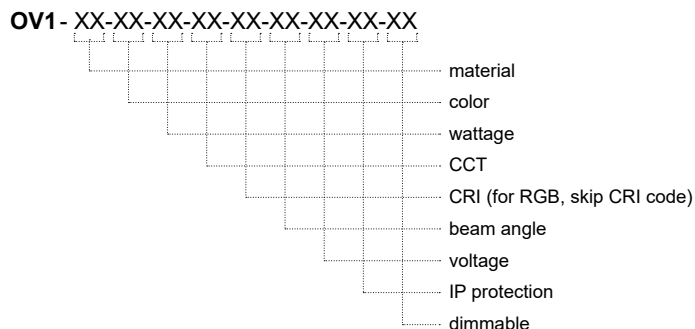

OVAL 1

ΠΕΡΙΕΧΟΜΕΝΑ / CONTENTS

datasheet	1
manual	2

ΚΩΔΙΚΟΣ / CODE

OVAL 1 (OV1) / Datasheet

General information

Application	Indoor / Outdoor
Direction of mounting	Ceiling / Wall / Ground
LED	Cree / Osram
Life time	50000 hrs
Warranty	3-5 years (*5 years upon request)
Origin	Greece
Visible dimensions (W×H×L)	117 × 63.5 × 25 mm

Material	Color	Wattage	CCT	CRI	Beam angle	Voltage	IP	Dimmable
Aluminium (01)	Anodised (AN)	0.5W (05W)	2700K (27K)	Ra80 (80)	Diffuse (DF)	12VDC (V1)	IP20 (20)	Yes (D)
Inox (02)	Black (BL)	1W (1W)	3000K (30K)	Ra90 (90)	8° (8D)	24VDC (V2)	IP54 (54)	No (L)
Brass (03)	RAL colors (RL)	2W (2W)	4000K (40K)		15° (15D)	230VAC (V3)	IP65 (65)	
		2.5W (25W)	5000K (50K)		20° (20D)	12/24V (V4)		
		3W (3W)	6000K (60K)		25° (25D)	350mA (V5)		
			(R)/(G)/(B)/(A)		36° (36D)	500mA (V6)		
			RGB (C1)		45° (45D)	700mA (V7)		
						60° (60D)		
				80° (80D)				

Δημιουργία Κωδικού προϊόντος / Product Code generator

OV1 - material - color - wattage - CCT - CRI - beam angle - voltage - IP - dimmable
 (ex. OV1-01-AN-1W-27K-80-8D-V1-54-D for Oval 1 Aluminium Anodised 1W 2700K Ra80 8° 12VDC IP54 Dimmable)