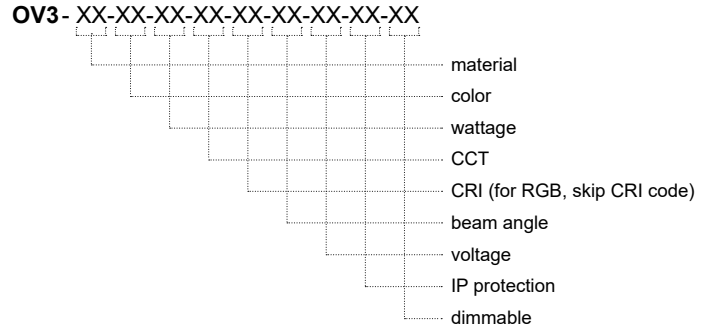

OVAL 80 DOT

ΠΕΡΙΕΧΟΜΕΝΑ / CONTENTS

datasheet	1
manual	2

ΚΩΔΙΚΟΣ / CODE

OVAL 80 DOT (OV3) / Datasheet

General information

Application	Indoor / Outdoor
Direction of mounting	Ceiling / Wall / Ground
LED	Cree / Osram
Life time	50000 hrs
Warranty	3-5 years (*5 years upon request)
Origin	Greece
Visible dimensions (W×H×L)	80 × 45 × 40 mm

Material	Color	Wattage	CCT	CRI	Beam angle	Voltage	IP	Dimmable
Aluminium (01)	Anodised (AN)	0.5W (05W)	2700K (27K)	Ra80 (80)	Diffuse (DF)	12VDC (V1)	IP20 (20)	Yes (D)
Inox (02)	Black (BL)	1W (1W)	3000K (30K)	Ra90 (90)	8° (8D)	24VDC (V2)	IP54 (54)	No (L)
Brass (03)	White (WH)	2W (2W)	4000K (40K)		15° (15D)	230VAC (V3)	IP65 (65)	
		2.5W (25W)	5000K (50K)		20° (20D)	12/24V (V4)	IP67 (67)	
		3W (3W)	6000K (60K)		25° (25D)	350mA (V5)	IP68 (68)	
			(R)/(G)/(B)/(A)		36° (36D)	500mA (V6)		
			RGB (C1)		45° (45D)	700mA (V7)		
					60° (60D)			
					80° (80D)			