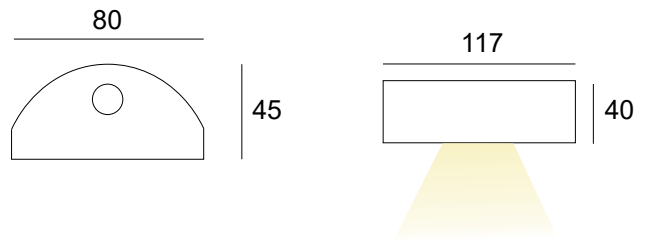

OVAL 80 DOT

ΠΕΡΙΕΧΟΜΕΝΑ / CONTENTS

datasheet	1
manual	2

ΚΩΔΙΚΟΣ / CODE

OVAL 80 DOT (OV3) / Datasheet

General information

Application	Indoor / Outdoor
Direction of mounting	Ceiling / Wall / Ground
LED	Cree / Osram
Life time	50000 hrs
Warranty	3-5 years (*5 years upon request)
Origin	Greece
Visible dimensions (W×H×L)	80 × 45 × 40 mm

Material	Color	Wattage	CCT	CRI	Beam angle	Voltage	IP	Dimmable
Aluminium (01)	Anodised (AN)	0.5W (05W)	2700K (27K)	Ra80 (80)	Diffuse (DF)	12VDC (V1)	IP20 (20)	Yes (D)
Inox (02)	Black (BL)	1W (1W)	3000K (30K)	Ra90 (90)	8° (8D)	24VDC (V2)	IP54 (54)	No (L)
Brass (03)	White (WH)	2W (2W)	4000K (40K)		15° (15D)	230VAC (V3)	IP65 (65)	
		2.5W (25W)	5000K (50K)		20° (20D)	12/24V (V4)	IP67 (67)	
		3W (3W)	6000K (60K)		25° (25D)	350mA (V5)	IP68 (68)	
			(R)/(G)/(B)/(A)		36° (36D)	500mA (V6)		
			RGB (C1)		45° (45D)	700mA (V7)		
					60° (60D)			
					80° (80D)			