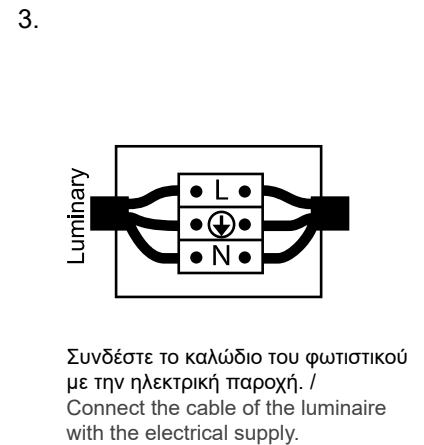

OVAL 80 DOT / Manual

1. ΠΡΟΕΤΟΙΜΑΣΙΑ ΓΙΑ ΕΦΑΡΜΟΓΗ ΣΤΟΝ ΤΟΙΧΟ / PREPARATION FOR WALL APPLICATION
2. ΤΟΠΟΘΕΤΗΣΗ ΒΑΣΗΣ ΣΤΟΝ ΤΟΙΧΟ / APPLICATION OF BASE ON WALL
3. ΚΑΝΕΤΕ ΤΗΝ ΗΛΕΚΤΡΙΚΗ ΣΥΝΔΕΣΗ / MAKE THE ELECTRICAL CONNECTION
4. ΤΟΠΟΘΕΤΗΣΗ ΤΟΥ ΦΩΤΙΣΤΙΚΟΥ / PLACE THE LUMINARY