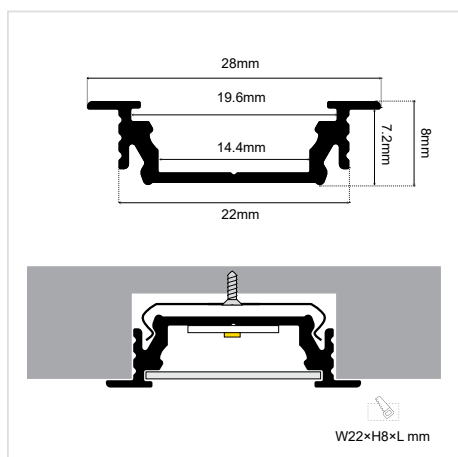

LED PROFILE GROOVE14 EF-Y 28×8mm Anod 2m

SKU: L7010803-036

ΓΕΝΙΚΕΣ ΠΛΗΡΟΦΟΡΙΕΣ / GENERAL INFORMATION

ΕΦΑΡΜΟΓΗ: APPLICATION:	Indoor – outdoor
ΕΠΙΦΑΝΕΙΑ ΤΟΠΟΘΕΤΗΣΗΣ: MOUNTING SURFACE:	Wall / Ground / Ceiling
ΤΥΠΟΣ ΤΟΠΟΘΕΤΗΣΗΣ: MOUNTING TYPE:	Recessed
ΥΛΙΚΟ (ΚΥΡΙΟ): MATERIAL (MAIN):	Aluminium
ΔΙΑΣΤΑΣΕΙΣ (W×H): DIMENSIONS (W×H):	28 × 8 mm
ΔΙΑΣΤΑΣΕΙΣ ΚΟΠΗΣ (W×H): CUT-OUT DIMENSIONS (W×H):	22 × 8 mm
ΜΕΓΙΣΤΟ ΔΙΑΘΕΣΙΜΟ ΜΗΚΟΣ: MAX AVAILABLE LENGTH:	2000 mm
ΒΑΡΟΣ: WEIGHT:	298 g/m
ΠΡΟΕΛΕΥΣΗ: ORIGIN:	PL

ΧΡΗΣΗ / TO BE USED WITH

COVERS

				
Cover E Slide Opal 19.2mm 2m L7010803-060	Cover E Slide Transparent 19.2mm 2m L7010803-061	Cover F Click Opal 17.6×9mm 2m L7010803-062	Cover F Click Transparent 17.6×9mm 2m L7010803-063	E7 click diffuser 2000 opal 2m L7010803-127
				
Cover E Slide 2000 Frosted 19.2mm 2m L7010803-014	Cover F Click Diffuser 17.6×9mm Black 2m L7010803-135	Diffuser F Click 17.6×5mm Reel Opal 1m L7010803-145		

END CAPS

MOUNTING PLATES