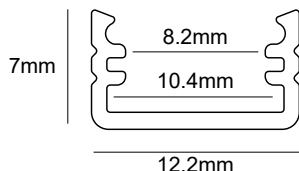

LED PROFILE SLIM 8 A-Z 12 X 6MM ALU

SKU:  Anodized: L7010803-001,  Black: L7010803-025,  White: L7010803-026

Max
10mm

Max Length
μέγιστο μήκος

GENERAL INFORMATION

Application	INDOOR - OUTDOOR
Material	Aluminium
Length	2 m
Dimensions (HxWxL)	6 × 12 × 2000 mm
Weight	69gr/m

TO BE USED WITH

cover					
	C2 click opal L7010803-092	A slide transparent L7010803-052	A slide frosted L7010803-003	A slide opal L7010803-051	
	end caps				
		Ending SLIM8 plastic PC (1pc) L7010803-005	Ending SLIM8 plastic PC with hole (1pc) L7010803-007	Ending SLIM8 silver (1pc) L7010803-006	Ending SLIM8 silver with hole (1pc) L7010803-008
mounting plates					
		Mounting plate Z flexible INOX L7010803-100			