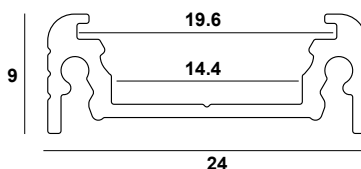

PROFILE LED SURFACE14 EF/TY 24X9MM

SKU:  Anod.: L7010803-013 (1m), L7010803-027 (2m),  Black: L7010803-028,  White: L7010803-029,  Raw alum.: L7010803-149

Max
20mm

Max Length
μέγιστο μήκος

ΓΕΝΙΚΕΣ ΠΛΗΡΟΦΟΡΙΕΣ / GENERAL INFORMATION

Υλικό / Material	Aluminium
Διαθέσιμα χρώματα / Available colors	Raw aluminium, Anodized, Black, White
Τύπος τοποθέτησης / Application	Indoor – outdoor / Surface Mounted
Διαστάσεις / Dimensions (H×W)	9 × 24 mm
Βάρος / Weight	163gr/m
Προέλευση / Origin	PL

ΧΡΗΣΗ / TO BE USED WITH

cover / κάλυμμα							
	B slide Diffuser Opal L7010803-060	B slide frosted L7010803-014	B slide transparent L7010803-061	F click diffuser opal L7010803-145 (1m) L7010803-062 (2m) L7010803-119 (3m)	Click diffuser transparent L7010803-063	Click F diffuser black L7010803-135	
	end caps	mounting clips					
			Ending LINEA20 (1pc) grey: L7010803-015 black: L7010803-049 white: L7010803-048 silver: L7010803-133	Mounting plate Y cone inox 1pc L7010803-140	Mounting plate T 1pc L7010803-131	Metal mounting clip for SURFACE14 profile L7010803-141	Metal mounting clip for 23.5x9.8mm profile 28010803-089