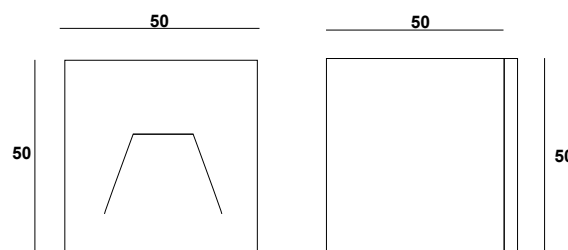

ANGLE WALL SQ50

ΠΕΡΙΕΧΟΜΕΝΑ / CONTENT

datasheet	1
manual	2

ΚΩΔΙΚΟΣ / CODE

ANS5- XX-XX-XX-XX-XX-XX-XX

ANGLE WALL SQ50 (ANS5) / Datasheet

general information

Application	Indoor / Outdoor / Wall mounted
Ik classification	IK08
LED	Cree / Osram
Life time	50000 hrs
Warranty	3-5 years (*5 years upon request)
Origin	Greece
Visible dimensions W×H×L	50 × 50 × 50 mm

material	color	wattage	CCT	CRI	Voltage	IP	Dimmable
Aluminium (01)	Anodised (AN)	1W (1W)	2700K (27K) (100Lm/W)	Ra80 (80)	12VDC (V1)	IP20 (20)	Yes (D)
INOX (02)	Black (BL)	2.5W (25W)	3000K (30K) (130Lm/w)	Ra90 (90)	24VDC (V2)	IP54 (54)	No (L)
Brass (03)	White (WH)	3W (3W)	4000K (40K) (140Lm/w)		230VAC (V3)		
	RAL colors (RL)	4W (4W)	6000K (60K) (145Lm/w)		350mA (V4)		
	Nickel plating (NK) (upon request)		(R) / (G) / (B) / (A)				
			RGB (C1)				