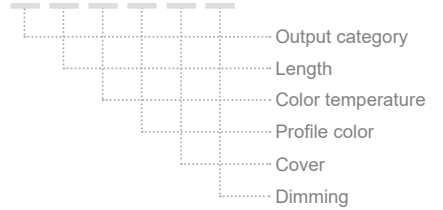

NILE RECESSED 55×80

SKU: T5580-RCS- XX-XX-XX-XX-XX-XX

ΠΕΡΙΕΧΟΜΕΝΑ / CONTENTS

DATASHEET	1
PRODUCT CODE GENERATOR	2
LUMEN OUTPUT TABLES	3
MANUAL FOR RECESSED INSTALLATION	7

DATASHEET

GENERAL INFORMATION

APPLICATION	Indoor / Recessed
DIRECTION OF MOUNTING	Ceiling / Wall
MATERIAL	Extruded aluminium
PCB DETAILS	Zhaga-Compliant Dimensions
PROFILE DIMENSIONS (W×H)	55 × 80mm
IP RATING	IP20
CRI	Ra>80 (Ra>90 on request)
VOLTAGE	230VAC
DIMMING OPTIONS	Push / DALI / TRIAC 0/1-10V / CASAMBI / Analog 0/1-10V
LUMEN OUTPUT / W	Up to 195 Lm/W
LIFE TIME	72000 hours
WARRANTY	5 years
ORIGIN	Greece