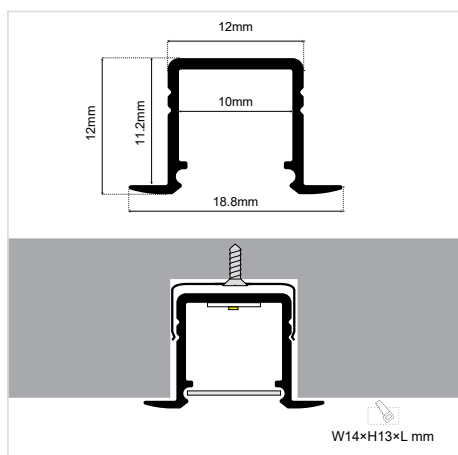

LED PROFILE SMART-IN10 AZ 18.8×12mm

SKU: ■ Anodized: L7010803-033, ■ Black: L7010803-102, □ White: L7010803-107

ΓΕΝΙΚΕΣ ΠΛΗΡΟΦΟΡΙΕΣ / GENERAL INFORMATION

ΕΦΑΡΜΟΓΗ: APPLICATION:	Indoor – outdoor
ΕΠΙΦΑΝΕΙΑ ΤΟΠΟΘΕΤΗΣΗΣ: MOUNTING SURFACE:	Wall / Ground / Ceiling
ΤΥΠΟΣ ΤΟΠΟΘΕΤΗΣΗΣ: MOUNTING TYPE:	Recessed
ΥΛΙΚΟ (ΚΥΡΙΟ): MATERIAL (MAIN):	Aluminium
ΧΡΩΜΑ: COLOR:	Anodized
ΔΙΑΣΤΑΣΕΙΣ (W×H): DIMENSIONS (W×H):	18.8 × 12 mm
ΔΙΑΣΤΑΣΕΙΣ ΚΟΠΗΣ (W×H): CUT-OUT DIMENSIONS (W×H):	14 × 13 mm
ΜΕΓΙΣΤΟ ΔΙΑΘΕΣΙΜΟ ΜΗΚΟΣ: MAX AVAILABLE LENGTH:	2000 mm
ΒΑΡΟΣ: WEIGHT:	206 g/m
ΠΡΟΕΛΕΥΣΗ: ORIGIN:	PL

ΧΡΗΣΗ / TO BE USED WITH

COVERS

Cover A Slide
for Slim 8 Frosted
10mm 2m
L7010803-003

Cover A Slide for Slim 8
Transparent 10mm 2m
L7010803-052

C2 Click Cover Opal
10.2×2mm 2m
L7010803-092

END CAPS

Ending SMART-IN10
Gen2 SQ with hole
Grey 1pc
L7010803-070

MOUNTING PLATE

Mounting Plate Z
Flexible Inox
L7010803-100