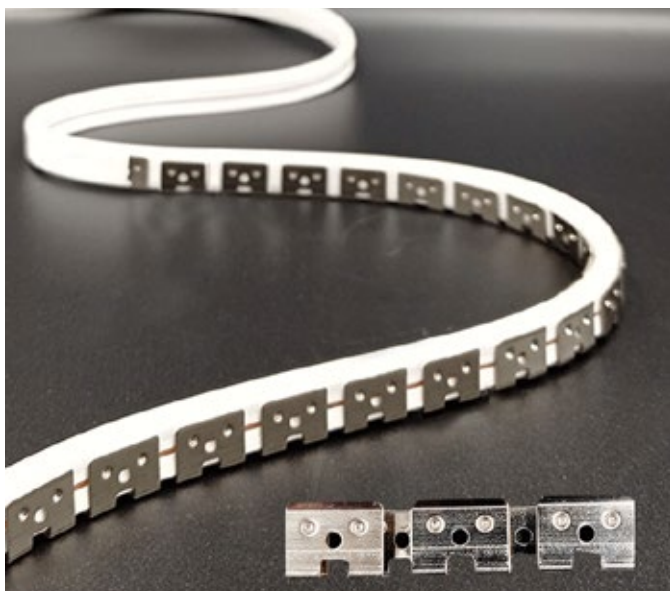

CURVED STAINLESS STEEL PROFILE 6X12 NEON LIGHT 1M

SKU: E9010803-013

GENERAL INFORMATION

Material	Inox
Application	For NEON 6x12mm, surface mounted / recessed
Direction of mounting	Wall / ceiling
Visible dimensions (H×W×L)	12 × 8.5 × 1000 mm
Cut-out dimensions (H×W×L)	11 × 7.5 × 1000mm
Weight	33gr/m
Origin	Greece