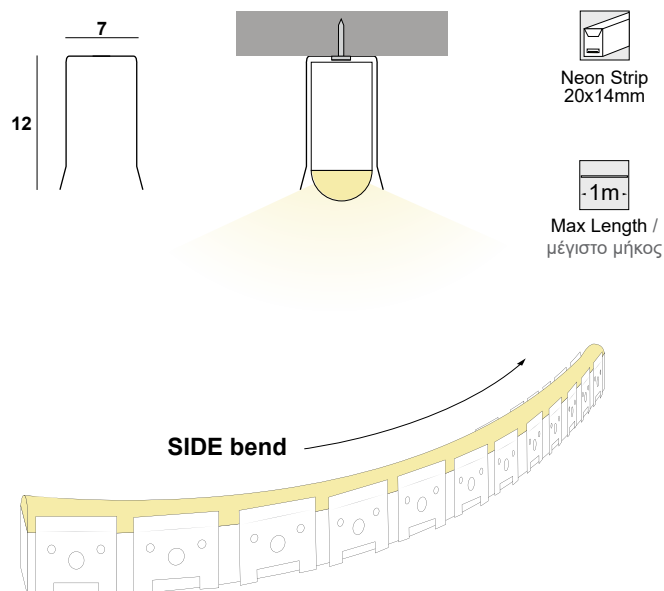

CURVED STAINLESS STEEL PROFILE 6X12 NEON LIGHT 1M

SKU: E9010803-013

GENERAL INFORMATION

Material	Inox
Application	For NEON 6x12mm, surface mounted / recessed
Direction of mounting	Wall / ceiling
Visible dimensions (H×W×L)	12 × 8.5 × 1000 mm
Cut-out dimensions (H×W×L)	11 × 7.5 × 1000mm
Weight	33gr/m
Origin	Greece