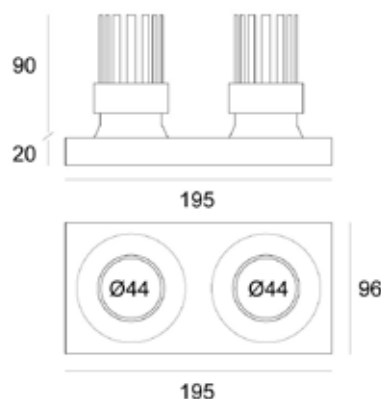

# DOWNLIGHT SQ195X96 TRIMLESS

## ΚΩΔΙΚΟΣ / CODE

DN2SQ96-XX XXX X

205×105×120 mm

### visible dimensions

W×H×L 195 × 96 × 110 mm

### illuminant

CRI	90
beam angle	24° with Honeycomb filter
led type	COB
wattage	30W
voltage	230 VAC
connection type	Parallel
dimmable option	DALI

color	CCT	Dimmable
Black (BL)	2700K (2×1200Lm) (27K)	Yes (D)
White (WH)	3000K (2×1275Lm) (40K)	No (L)
RAL colors (RL)	4000K (2×1350Lm) (50K)	