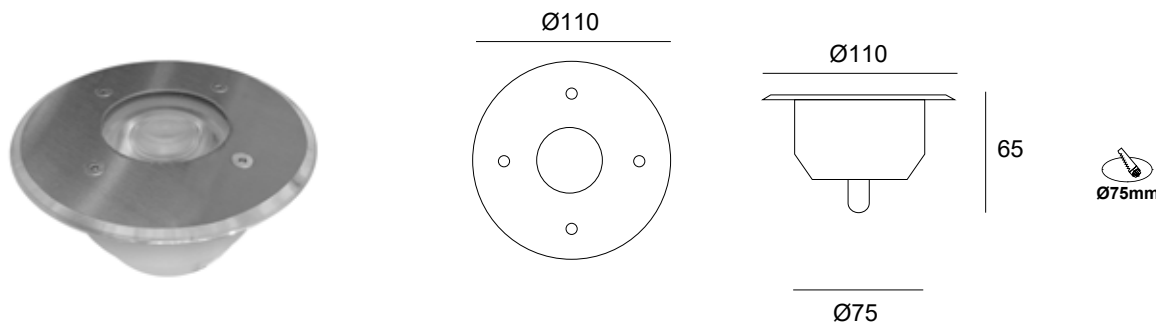

SPOT PV1 R110

ΠΕΡΙΕΧΟΜΕΝΑ / CONTENTS

datasheet	1
manual	2

ΚΩΔΙΚΟΣ / CODE

PV1110- XX-XX-XX-XX-XX-XX-XX-XX-XX

SPOT PV1 R110 (PV1110) / Datasheet

To κουτί τοποθέτησης περιλαμβάνεται / Installation box is included

General information

Application	Outdoor / Recessed
Direction of mounting	Ceiling / Wall / Ground
Installation	Box
LED	Cree / Osram
Life time	50000 hrs
Warranty	3-5 years (*5 years upon request)
Origin	Greece
Visible dimensions (Ø×L)	Ø110 × 65 mm

Material	Color	Wattage	CCT	CRI	Beam angle	Voltage	IP	Dimmable
Aluminium BASE / Inox PLATE (0102)	Black (BL)	1W (1W)	2700K (27K)	Ra80 (80)	Diffuse (DF)	12VDC (V1)	IP20 (20)	Yes (D)
Aluminium BASE / Brass PLATE (0103)	White (WH)	1.5W (15W)	3000K (30K)	Ra90 (90)	8° (8D)	24VDC (V2)	IP54 (54)	No (L)
PVC BASE / Inox PLATE (0402)	RAL colors (RL)	2W (2W)	4000K (40K)		15° (15D)	230VAC (V3)	IP65 (65)	
		2.5W (25W)	5000K (50K)		20° (20D)	12/24V (V4)	IP67 (67)	
		3W (3W)	6000K (60K)		25° (25D)	350mA (V5)	IP68 (68)	
		4W (4W)	(R)/(G)/(B)/(A)		36° (36D)	500mA (V6)		
		6W (6W)	RGB (C1)		45° (45D)	700mA (V7)		
		7W (7W)			60° (60D)			
					80° (80D)			