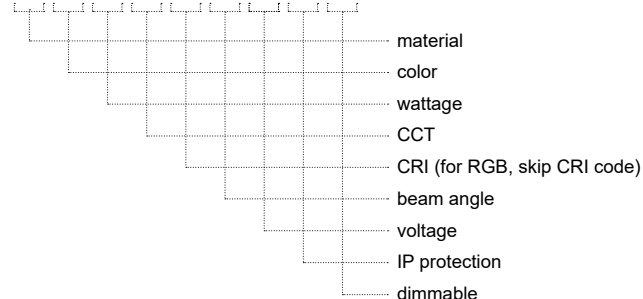

SPOT PV1 R110

ΠΕΡΙΕΧΟΜΕΝΑ / CONTENTS

datasheet	1
manual	2

ΚΩΔΙΚΟΣ / CODE

PV1110- XX-XX-XX-XX-XX-XX-XX-XX-XX

SPOT PV1 R110 (PV1110) / Datasheet

To κουτί τοποθέτησης περιλαμβάνεται / Installation box is included

Material	Color	Wattage	CCT	CRI	Beam angle	Voltage	IP	Dimmable
Aluminium BASE / Inox PLATE (0102)	Black (BL)	1W (1W)	2700K (27K)	Ra80 (80)	Diffuse (DF)	12VDC (V1)	IP20 (20)	Yes (D)
Aluminium BASE / Brass PLATE (0103)	White (WH)	1.5W (15W)	3000K (30K)	Ra90 (90)	8° (8D)	24VDC (V2)	IP54 (54)	No (L)
PVC BASE / Inox PLATE (0402)	RAL colors (RL)	2W (2W)	4000K (40K)		15° (15D)	230VAC (V3)	IP65 (65)	
		2.5W (25W)	5000K (50K)		20° (20D)	12/24V (V4)	IP67 (67)	
		3W (3W)	6000K (60K)		25° (25D)	350mA (V5)	IP68 (68)	
		4W (4W)	(R)/(G)/(B)/(A)		36° (36D)	500mA (V6)		
		6W (6W)	RGB (C1)		45° (45D)	700mA (V7)		
		7W (7W)			60° (60D)			
					80° (80D)			