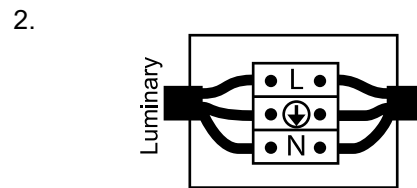

SPOT PV1 R110 / Manual

1. ΠΡΟΕΤΟΙΜΑΣΙΑ ΤΟΥ ΕΔΑΦΟΥΣ / PREPARATION OF TERRAIN
2. ΚΑΝΕΤΕ ΤΗΝ ΗΛΕΚΤΡΙΚΗ ΣΥΝΔΕΣΗ / MAKE THE ELECTRICAL CONNECTION
3. ΤΟΠΟΘΕΤΗΣΗ ΤΟΥ ΦΩΤΙΣΤΙΚΟΥ / PLACE THE LUMINAIRE

Συνδέστε το καλώδιο του φωτιστικού με την ηλεκτρική παροχή. Η σύνδεση πρέπει να είναι στεγανή. / Connect the cable of the luminaire with the electrical supply. The connection must be sealed.

3. Εφαρμογή στο έδαφος / Application on ground