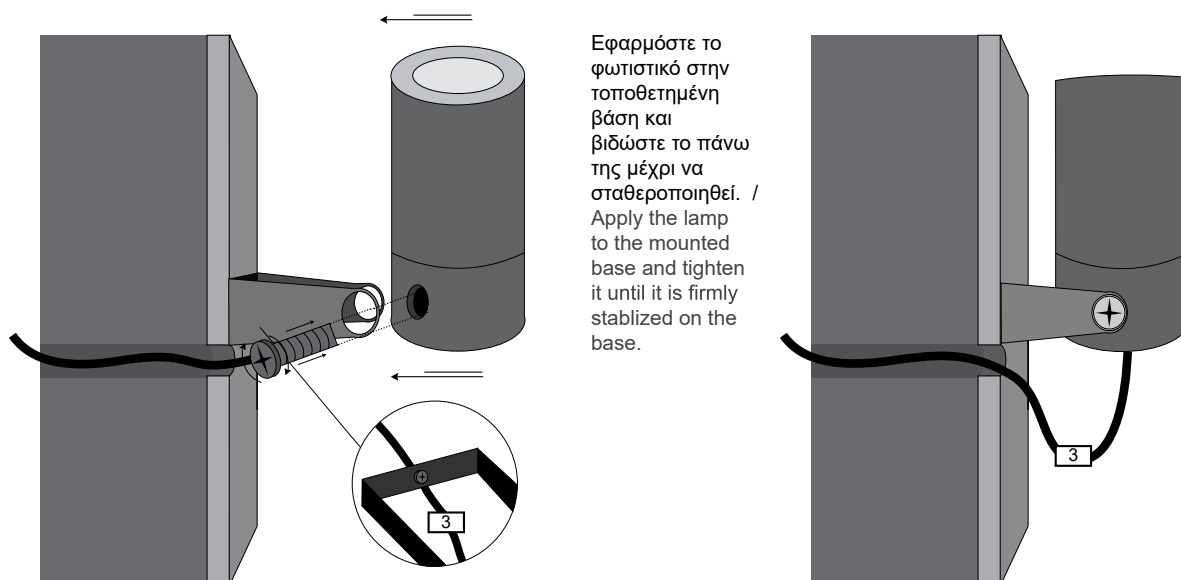

4. Εφαρμογή στον τοίχο /
Application on the wall