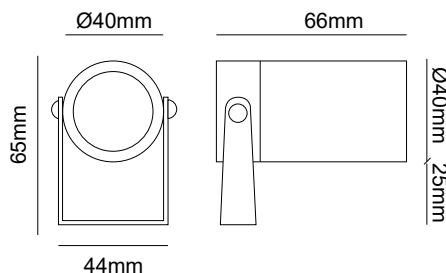

### general information

Application	Outdoor / Surface mounted
Direction of mounting	Ceiling / Wall / Ground
Incl. cable	Yes
Electric gear	Not included
LED type	XTE/XRE/XPE/NICHIA/GU10
Life time	50000 hrs
Warranty	3-5 years (*5 years upon request)
Origin	Greece
Visible dimensions (Ø×L)	Ø40 × 66 mm

# TITE R40 / Datasheet

Material	Color	Wattage	CCT	CRI	Voltage	Beam angle	IP	Dimmable
Aluminium (01)	Anodised (AN)	1W (1W)	2700K (27K)	Ra80 (80)	12VDC (V1)	Diffuse (DF)	IP65 (65)	Yes (D)
		2W (2W)	3000K (30K)	Ra90 (90)	24VDC (V2)	8° (8D)	IP66 (66)	No (L)
Inox (02)	Black (BL)	2.5W (25W)	4000K (40K)		230VAC (V3)	15° (15D)	IP67 (67)	
		3W (3W)	5000K (50K)		12/24V (V4)	20° (20D)		
Brass (03)	White (WH)		6000K (60K)		350mA (V5)	35° (35D)		
			(R)/(G)/(B)/(A)		500mA (V6)	40° (40D)		
			RGB (C1)			60° (60D)		
	RAL colors (RL)					80° (80D)		

Extras	Extension	Mounting accessories
Shadow (SH) 	Branch of height 130mm (H13)	Bracket Π (B2) 
Honeycomb (HC) 	Branch of height 300mm (H30)	Base R40x25mm (MB1) 
none (L)	Branch of height 400mm (H40)	Base R55x27mm (MB2) 
	Branch of height 500mm (H50)	Pole Φ10x200mm Brass (PL1) 
	Branch of height 600mm (H60)	Pole Φ10x600mm Brass (PL2) 
	Branch of height 700mm (H70)	Pole Φ10x1000mm Brass (PL3) 
	Branch of height 800mm (H80)	Spike D32x150mm Aluminium (SP) 
	Branch of height 900mm (H90)	Pole Φ10x200mm Brass with base (PL4) 
	Branch of height 1000mm (H100)	Strap-mount for tree branch (TU) 
	none (L)	none (L)

for TITE R40, aluminium, black, 3W, 2700K, Ra90, 12VDC, 15°, IP65, dimmable, shadow and honeycomb - branch of height 300mm, base R40x27