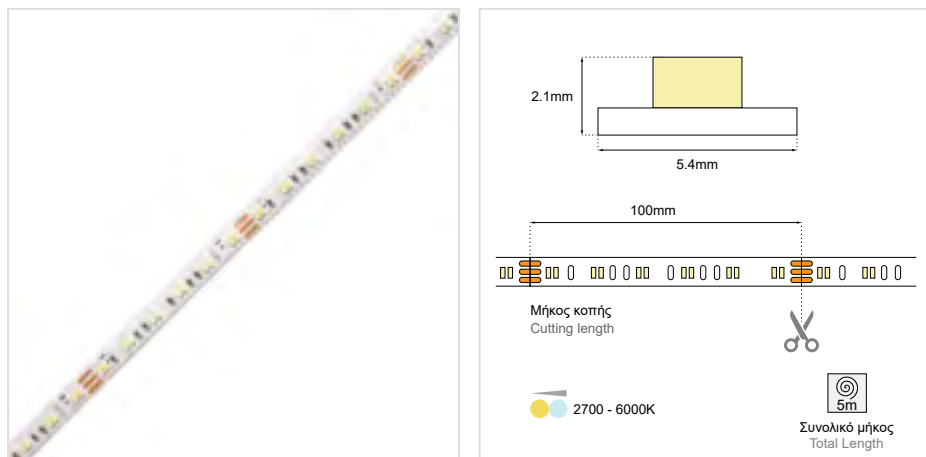

LED STRIP 240L 24VDC 10W TUN 2700-6000K 5mm IP65H

SKU: T2010805-021

GENERAL INFORMATION

APPLICATION	Indoor / Outdoor
IP RATING	IP65H
MATERIAL	Resin
WARRANTY	5 years
INCL. CABLE	30cm
ELECTRIC GEAR	Not included
LIFE TIME	50000 hours
ORIGIN	Italy

DIMENSIONS

VISIBLE DIMENSIONS (W×H)	5.4 × 2.1mm
TOTAL LENGTH	5m
CUTTING LENGTH	100mm

ILLUMINANT

LED QTY	240 LEDs/m
WATTAGE	10W/m
VOLTAGE	24V DC
BEAM ANGLE	120D
CCT	2700 6000K TUNABLE
CRI	Ra96
OUTPUT	969Lm/m