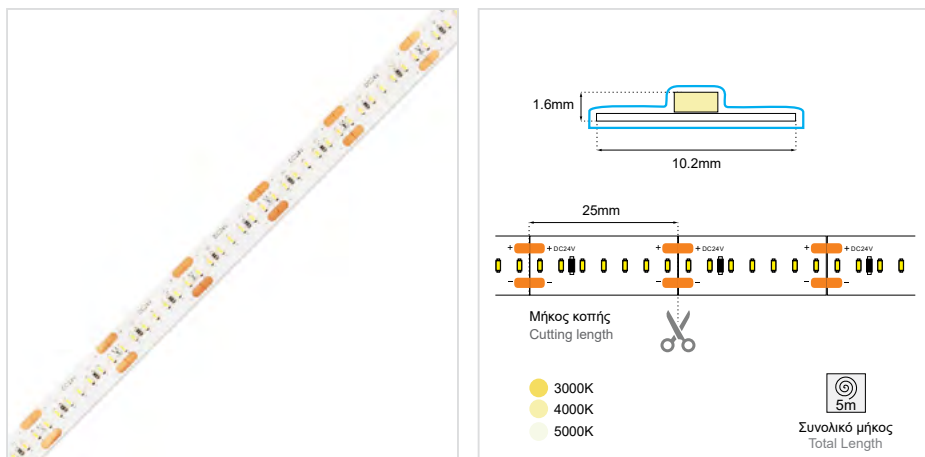

# LED STRIP 280L

## 24VDC 19.2W 10mm IP65H CRI95

SKU: ● 3000K: T2010805-018, ● 4000K: T2010805-019, ● 5000K: T2010805-020

### GENERAL INFORMATION

APPLICATION	Indoor/Outdoor
MATERIAL	Resin
INCL. CABLE	30cm
ELECTRIC GEAR	Not included
IP RATING	IP65H
LIFETIME	50000 hours
WARRANTY	5 years
ORIGIN	China

### DIMENSIONS

VISIBLE DIMENSIONS (W×H)	10.2 × 1.6mm
TOTAL LENGTH	5m
CUTTING LENGTH	25mm