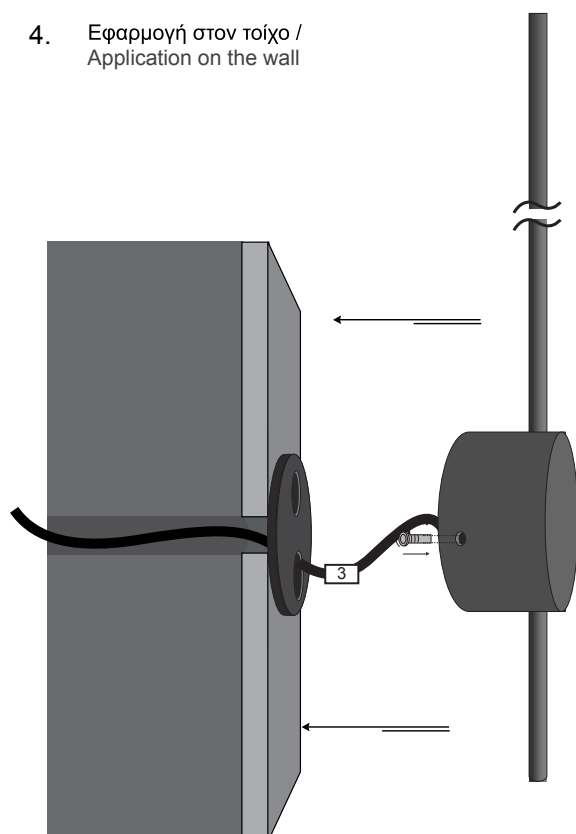

WALL 12 O'CLOCK

*5 yrs upon request

ΠΕΡΙΕΧΟΜΕΝΑ / CONTENT

datasheet	1
manual	2

ΚΩΔΙΚΟΣ / CODE

12CLC- XXX XX XX XXX XX XX XX X

- height
- rosette placement
- color
- CCT
- CRI (for RGB, skip CRI code)
- voltage
- IP
- dimmable

WALL 12 O'CLOCK (12CLC-) / Datasheet

general information

application	Indoor / Wall Mounted
material	Aluminium
life time	50.000 hrs
warranty	3-5 years (*5 yrs upon request)
origin	Made in Greece

height	wattage	rosette placement	color	CCT	CRI	Voltage	IP	Dimmable
850mm (085)	6W	In the middle (R1)	Black (BL)	2700K (27K)	Ra80 (80)	12VDC (V1)	IP20 (20)	Yes (D)
1200mm (120)	11W	2/3 of profile (R2)	White (WH)	3000K (30K)	Ra90 (90)	24VDC (V2)	IP44 (44)	Please get the corresponding Controllers / Dimmers from our wide range of products.
1500mm (150)	14W	Bottom (R3)	Anodised (AN)	4000K (40K)	Ra95 (95)	230VAC (V3)	IP54 (54)	
1800mm (180)	16W	Other (R)	RAL colors (RL)	5000K (50K)				
			Nickel plating (NK)	6000K (60K)				
			No color (L)	(R) / (G) / (B) / (AM)				

Δημιουργία Κωδικού προϊόντος / Product Code generator

12CLC - height - rosette placement - color - CCT - CRI - IP - dimmable)

(ex. 12CLC-085-R3-BL-30K-80-V3-20-D for WALL12 O'CLOCK Bottom Rosette 850mm 6W Black 3000K Ra80 230VAC IP20 dimmable)

WALL 12 O'CLOCK / Manual

*5 yrs upon request

4. Εφαρμογή στον τοίχο /
Application on the wall

Εφαρμόστε το φωτιστικό στην τοποθετημένη
βάση και βιδώστε το πάνω της με δεξιόστροφη
περιστροφή μέχρι να σταθεροποιηθεί. /
Apply the lamp to the mounted base and
tighten it with a clockwise rotation until it
is firmly stabilized on the base.