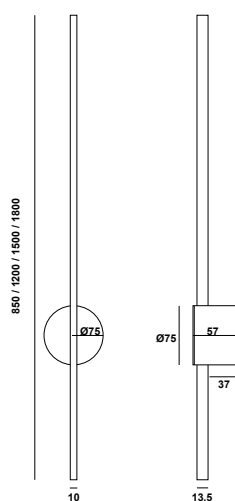

WALL 12 O'CLOCK

*5 yrs upon request

ΠΕΡΙΕΧΟΜΕΝΑ / CONTENT

datasheet	1
manual	2

ΚΩΔΙΚΟΣ / CODE

12CLC- XXX XX XX XXX XX XX XX X

- height
- rosette placement
- color
- CCT
- CRI (for RGB, skip CRI code)
- voltage
- IP
- dimmable

WALL 12 O'CLOCK (12CLC-) / Datasheet

general information

application	Indoor / Wall Mounted
material	Aluminium
life time	50.000 hrs
warranty	3-5 years (*5 yrs upon request)
origin	Made in Greece

height	wattage	rosette placement	color	CCT	CRI	Voltage	IP	Dimmable
850mm (085)	6W	In the middle (R1)	Black (BL)	2700K (27K)	Ra80 (80)	12VDC (V1)	IP20 (20)	Yes (D)
1200mm (120)	11W	2/3 of profile (R2)	White (WH)	3000K (30K)	Ra90 (90)	24VDC (V2)	IP44 (44)	Please get the corresponding Controllers / Dimmers from our wide range of products.
1500mm (150)	14W	Bottom (R3)	Anodised (AN)	4000K (40K)	Ra95 (95)	230VAC (V3)	IP54 (54)	
1800mm (180)	16W	Other (R)	RAL colors (RL)	5000K (50K)				
			Nickel plating (NK)	6000K (60K)				
			No color (L)	(R) / (G) / (B) / (AM)				

Δημιουργία Κωδικού προϊόντος / Product Code generator

12CLC - height - rosette placement - color - CCT - CRI - IP - dimmable)

(ex. 12CLC-085-R3-BL-30K-80-V3-20-D for WALL12 O'CLOCK Bottom Rosette 850mm 6W Black 3000K Ra80 230VAC IP20 dimmable)