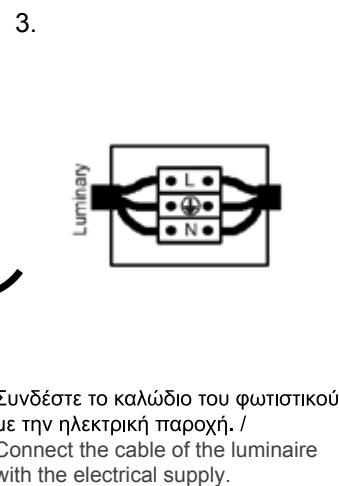

WALL 12 O'CLOCK

*5 yrs upon request

ΠΕΡΙΕΧΟΜΕΝΑ / CONTENT

datasheet	1
manual	2

ΚΩΔΙΚΟΣ / CODE

12CLC- XXX XX XX XXX XX XX XX X

- height
- rosette placement
- color
- CCT
- CRI (for RGB, skip CRI code)
- voltage
- IP
- dimmable

WALL 12 O'CLOCK (12CLC-) / Datasheet

general information

application	Indoor / Wall Mounted
material	Aluminium
life time	50.000 hrs
warranty	3-5 years (*5 yrs upon request)
origin	Made in Greece

height	wattage	rosette placement	color	CCT	CRI	Voltage	IP	Dimmable
850mm (085)	6W	In the middle (R1)	Black (BL)	2700K (27K)	Ra80 (80)	12VDC (V1)	IP20 (20)	Yes (D)
1200mm (120)	11W	2/3 of profile (R2)	White (WH)	3000K (30K)	Ra90 (90)	24VDC (V2)	IP44 (44)	Please get the corresponding Controllers / Dimmers from our wide range of products.
1500mm (150)	14W	Bottom (R3)	Anodised (AN)	4000K (40K)	Ra95 (95)	230VAC (V3)	IP54 (54)	
1800mm (180)	16W	Other (R)	RAL colors (RL)	5000K (50K)				
			Nickel plating (NK)	6000K (60K)				
			No color (L)	(R) / (G) / (B) / (AM)				

Δημιουργία Κωδικού προϊόντος / Product Code generator

12CLC - height - rosette placement - color - CCT - CRI - IP - dimmable)

(ex. 12CLC-085-R3-BL-30K-80-V3-20-D for WALL12 O'CLOCK Bottom Rosette 850mm 6W Black 3000K Ra80 230VAC IP20 dimmable)

WALL 12 O'CLOCK / Manual

*5 yrs upon request

4. Εφαρμογή στον τοίχο /
Application on the wall

Εφαρμόστε το φωτιστικό στην τοποθετημένη
βάση και βιδώστε το πάνω της με δεξιόστροφη
περιστροφή μέχρι να σταθεροποιηθεί. /
Apply the lamp to the mounted base and
tighten it with a clockwise rotation until it
is firmly stabilized on the base.