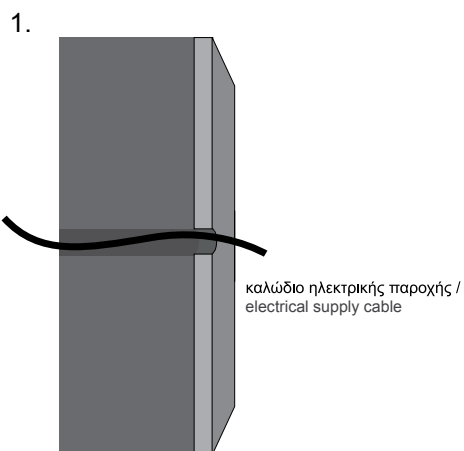

WALL 12 O'CLOCK (12CLC-) / Datasheet

general information

application	Indoor / Wall Mounted
material	Aluminium
life time	50.000 hrs
warranty	3-5 years (*5 yrs upon request)
origin	Made in Greece

height	wattage	rosette placement	color	CCT	CRI	Voltage	IP	Dimmable
850mm (085)	6W	In the middle (R1)	Black (BL)	2700K (27K)	Ra80 (80)	12VDC (V1)	IP20 (20)	Yes (D)
1200mm (120)	11W	2/3 of profile (R2)	White (WH)	3000K (30K)	Ra90 (90)	24VDC (V2)	IP44 (44)	Please get the corresponding Controllers / Dimmers from our wide range of products.
1500mm (150)	14W	Bottom (R3)	Anodised (AN)	4000K (40K)	Ra95 (95)	230VAC (V3)	IP54 (54)	
1800mm (180)	16W	Other (R)	RAL colors (RL)	5000K (50K)				
			Nickel plating (NK)	6000K (60K)				
			No color (L)	(R) / (G) / (B) / (AM)				

Δημιουργία Κωδικού προϊόντος / Product Code generator

12CLC - height - rosette placement - color - CCT - CRI - IP - dimmable)

(ex. 12CLC-085-R3-BL-30K-80-V3-20-D for WALL12 O'CLOCK Bottom Rosette 850mm 6W Black 3000K Ra80 230VAC IP20 dimmable)

WALL 12 O'CLOCK / Manual

*5 yrs upon request

4. Εφαρμογή στον τοίχο /
Application on the wall

Εφαρμόστε το φωτιστικό στην τοποθετημένη
βάση και βιδώστε το πάνω της με δεξιόστροφη
περιστροφή μέχρι να σταθεροποιηθεί. /
Apply the lamp to the mounted base and
tighten it with a clockwise rotation until it
is firmly stabilized on the base.