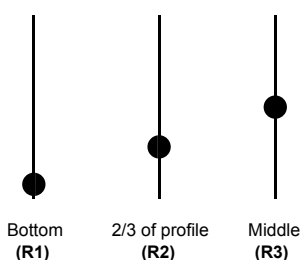

WALL 12 O'CLOCK

*5 yrs upon request

ΠΕΡΙΕΧΟΜΕΝΑ / CONTENT

datasheet	1
manual	2

ΚΩΔΙΚΟΣ / CODE

12CLC- XXX XX XX XXX XX XX XX X

- height
- rosette placement
- color
- CCT
- CRI (for RGB, skip CRI code)
- voltage
- IP
- dimmable

WALL 12 O'CLOCK (12CLC-) / Datasheet

general information

application	Indoor / Wall Mounted
material	Aluminium
life time	50.000 hrs
warranty	3-5 years (*5 yrs upon request)
origin	Made in Greece

height	wattage	rosette placement	color	CCT	CRI	Voltage	IP	Dimmable
850mm (085)	6W	In the middle (R1)	Black (BL)	2700K (27K)	Ra80 (80)	12VDC (V1)	IP20 (20)	Yes (D)
1200mm (120)	11W	2/3 of profile (R2)	White (WH)	3000K (30K)	Ra90 (90)	24VDC (V2)	IP44 (44)	Please get the corresponding Controllers / Dimmers from our wide range of products.
1500mm (150)	14W	Bottom (R3)	Anodised (AN)	4000K (40K)	Ra95 (95)	230VAC (V3)	IP54 (54)	
1800mm (180)	16W	Other (R)	RAL colors (RL)	5000K (50K)				
			Nickel plating (NK)	6000K (60K)				
			No color (L)	(R) / (G) / (B) / (AM)				