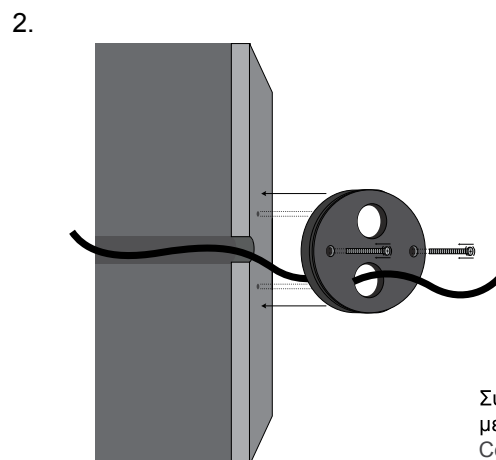

WALL 12 O'CLOCK

*5 yrs upon request

ΠΕΡΙΕΧΟΜΕΝΑ / CONTENT

datasheet	1
manual	2

ΚΩΔΙΚΟΣ / CODE

12CLC- XXX XX XX XXX XX XX XX X

- height
- rosette placement
- color
- CCT
- CRI (for RGB, skip CRI code)
- voltage
- IP
- dimmable

WALL 12 O'CLOCK (12CLC-) / Datasheet

general information

application	Indoor / Wall Mounted
material	Aluminium
life time	50.000 hrs
warranty	3-5 years (*5 yrs upon request)
origin	Made in Greece

height	wattage	rosette placement	color	CCT	CRI	Voltage	IP	Dimmable
850mm (085)	6W	In the middle (R1)	Black (BL)	2700K (27K)	Ra80 (80)	12VDC (V1)	IP20 (20)	Yes (D)
1200mm (120)	11W	2/3 of profile (R2)	White (WH)	3000K (30K)	Ra90 (90)	24VDC (V2)	IP44 (44)	Please get the corresponding Controllers / Dimmers from our wide range of products.
1500mm (150)	14W	Bottom (R3)	Anodised (AN)	4000K (40K)	Ra95 (95)	230VAC (V3)	IP54 (54)	
1800mm (180)	16W	Other (R)	RAL colors (RL)	5000K (50K)				
			Nickel plating (NK)	6000K (60K)				
			No color (L)	(R) / (G) / (B) / (AM)				

Δημιουργία Κωδικού προϊόντος / Product Code generator

12CLC - height - rosette placement - color - CCT - CRI - IP - dimmable)

(ex. 12CLC-085-R3-BL-30K-80-V3-20-D for WALL12 O'CLOCK Bottom Rosette 850mm 6W Black 3000K Ra80 230VAC IP20 dimmable)

WALL 12 O'CLOCK / Manual

*5 yrs upon request

4. Εφαρμογή στον τοίχο /
Application on the wall

Εφαρμόστε το φωτιστικό στην τοποθετημένη
βάση και βιδώστε το πάνω της με δεξιόστροφη
περιστροφή μέχρι να σταθεροποιηθεί. /
Apply the lamp to the mounted base and
tighten it with a clockwise rotation until it
is firmly stabilized on the base.