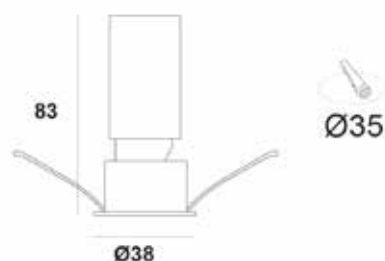

ANGIE R38

ΚΩΔΙΚΟΣ / CODE

ANGIE38- XX XXX X

general information

application	Indoor / Recessed
direction of mounting	Ceiling
ip classification	IP20
material	Aluminium
incl. cable	Yes
electric gear	Not included
life time	50.000 hrs
warranty	3 years
origin	China

visible dimensions

ØxL 38 x 83 mm

illuminant

CRI	90
beam angle	24°
led type	COB
wattage	8W
voltage	230VAC

color	CCT	Dimmable
Black (BL)	3000K (410Lm) (30K)	Yes (D)
White (WH)	4000K (450Lm) (40K)	No (L)
RAL colors (RL)		