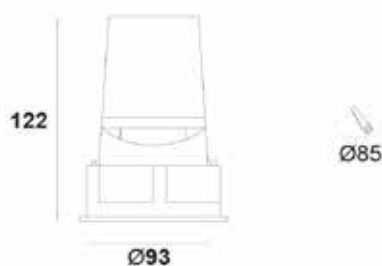

ΚΩΔΙΚΟΣ / CODE

CONE93- XX XXX X
color
CCT
dimmable

general information

application	Indoor / Recessed
direction of mounting	Ceiling
ip classification	IP54
material	Aluminium
incl. cable	Yes
electric gear	Not included
life time	50.000 hrs
warranty	3 years
origin	China

visible dimensions

ØxL 93 x 122 mm

illuminant

CRI	90
Beam angle	36°
led type	COB
wattage	15W
voltage	230VAC
dimmable option	Yes

color	CCT	Dimmable
Black (BL)	3000K (750Lm) (30K)	Yes (D)
White (WH)	4000K (770Lm) (40K)	No (L)
RAL colors (RL)		

Δημιουργία Κωδικού προϊόντος / Product Code generator

CONE93 - color - CCT - dimmable

ex. Cone R93 White 3000K dimmable

SKU: CONE93-WH-30K-D