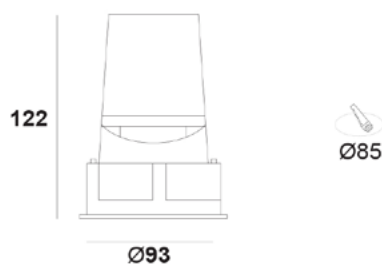

ΚΩΔΙΚΟΣ / CODE

CONE93- XX XXX X
color
CCT
dimmable

general information

application	Indoor / Recessed
direction of mounting	Ceiling
ip classification	IP54
material	Aluminium
incl. cable	Yes
electric gear	Not included
life time	50.000 hrs
warranty	3 years
origin	China

visible dimensions

ØxL 93 x 122 mm

illuminant

CRI	90
Beam angle	36°
led type	COB
wattage	15W
voltage	230VAC
dimmable option	Yes

color	CCT	Dimmable
Black (BL)	3000K (750Lm) (30K)	Yes (D)
White (WH)	4000K (770Lm) (40K)	No (L)
RAL colors (RL)		

Δημιουργία Κωδικού προϊόντος / Product Code generator

CON83 - color - CCT - dimmable
ex. Cone 93 White 3000K dimmable
SKU: CONE93-WH-30K-D