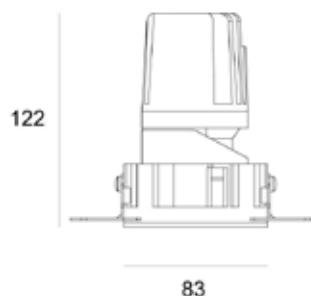

ΚΩΔΙΚΟΣ / CODE

CONES83T-XX XXX X

general information

application	Indoor / Recessed
direction of mounting	Ceiling
ip classification	IP54
material	Aluminium
incl. cable	Yes
electric gear	Not included
life time	50000 hrs
warranty	3 years
origin	China

visible dimensions

W×L×H 83 × 83 × 122 mm

illuminant

CRI	90
beam angle	36°
led type	COB
wattage	15W
voltage	230VAC
dimmable option	Yes

color	CCT	Dimmable
Black (BL)	3000K (750Lm) (30K)	Yes (D)
White (WH)	4000K (770Lm) (40K)	No (L)
RAL colors (RL)		

Δημιουργία Κωδικού προϊόντος / Product Code generator
CONES83T - color - CCT - dimmable
ex. Cone SQ83 Trimless White 3000K dimmable
SKU: CONES83T-WH-30K-D