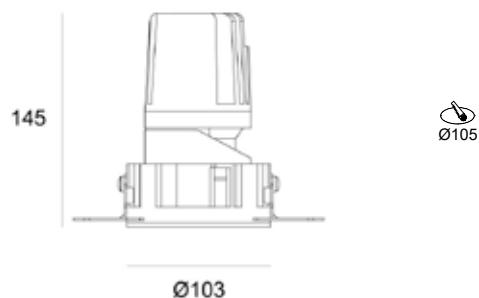

COSMO R103 TRIMLESS

ΚΩΔΙΚΟΣ / CODE

COSM103-XX XXX X

general information

application	Indoor / Recessed
direction of mounting	Ceiling
ip classification	IP54
material	Aluminium
incl. cable	Yes
electric gear	Not included
life time	50000 hrs
warranty	3 years
origin	China

visible dimensions

ØxL 103 x 145 mm

illuminant

CRI	90
beam angle	36°
led type	COB
wattage	15W
voltage	230VAC
dimmable option	Yes

color	CCT	Dimmable
Black (BL)	3000K (750Lm) (30K)	Yes (D)
White (WH)	4000K (770Lm) (40K)	No (_)
RAL colors (RL)		

Δημιουργία Κωδικού προϊόντος / Product Code generator
COSM103 - color - CCT - dimmable
ex. Cosmo R103 Trimless White 3000K dimmable
SKU: COSM103-WH-30K-D