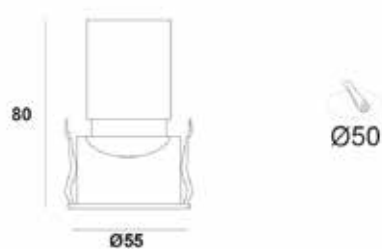

### general information

application	Indoor / Recessed
direction of mounting	Ceiling
ip classification	IP20
material	Aluminium
incl. cable	Yes
electric gear	Not included
life time	50.000 hrs
warranty	3 years
origin	China

### visible dimensions

øxL 55 x 80 mm