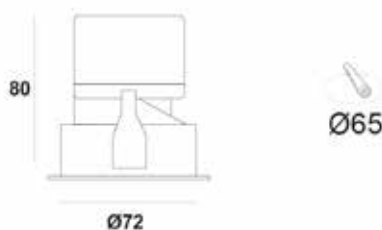

GEMA R72

ΚΩΔΙΚΟΣ / CODE

general information

application	Indoor / Recessed
direction of mounting	CEILING
ip classification	IP54
material	Aluminium
incl. cable	Yes
electric gear	Not included
life time	50.000 hrs
warranty	3 years
origin	China

visible dimensions

øxL 72 x 80 mm

illuminant

CRI	90
beam angle	24°
led type	COB
wattage	10W
voltage	230VAC
dimmable option	Yes

color	CCT	Dimmable
Black (BL)	3000K (513Lm) (30K)	Yes (D)
White (WH)	4000K (560Lm) (40K)	No ()
RAL colors (RL)		