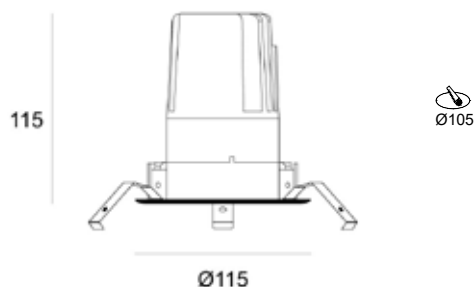

### general information

application	Indoor / Recessed
direction of mounting	Ceiling
ip classification	IP20
material	Aluminium
incl. cable	Yes
electric gear	Not included
life time	50.000 hrs
warranty	3 years
origin	China

### visible dimensions

ØxL 115 x 115 mm