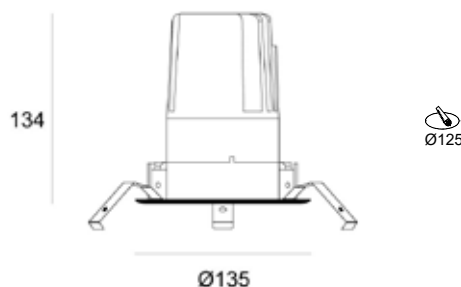

LEO R135

ΚΩΔΙΚΟΣ / CODE

LEO135- XX XXX X
 color
 CCT
 dimmable

general information

application	Indoor / Recessed
direction of mounting	Ceiling
ip classification	IP20
material	Aluminium
incl. cable	Yes
electric gear	Not included
life time	50.000 hrs
warranty	3 years
origin	China

visible dimensions

ØxL 135 x 134 mm

illuminant

CRI	90
beam angle	36°
led type	COB
wattage	40W
voltage	230VAC
dimmmable option	Yes

color	CCT	Dimmable
Black (BL)	3000K (3111Lm) (30K)	Yes (D)
White (WH)	4000K (3400Lm) (40K)	No (L)
RAL colors (RL)		