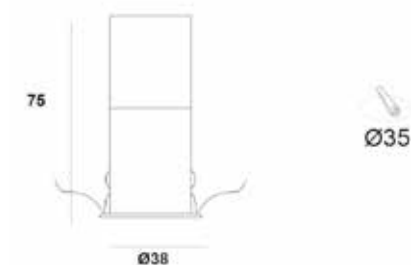

MINI R38

ΚΩΔΙΚΟΣ / CODE

MINI38- XX XXX X
color
CCT
dimmable

general information

application	Indoor / Recessed
direction of mounting	Ceiling
ip classification	IP20
material	Aluminium
incl. cable	Yes
electric gear	Not included
life time	50.000 hrs
warranty	3 years
origin	China

visible dimensions

∅xL 38 x 75 mm

illuminant

CRI	90
beam angle	24°
led type	COB
wattage	6W
voltage	230VAC
dimmable option	Yes

color	CCT	Dimmable
Black (BL)	3000K (350Lm) (30K)	Yes (D)
White (WH)	4000K (385Lm) (40K)	No (L)
RAL colors (RL)		

Δημιουργία Κωδικού προϊόντος / Product Code generator

MINI38 - color - CCT - dimmable
ex. Mini R38 White 3000K dimmable
SKU: MINI38-WH-30K-D