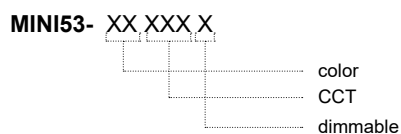

ΚΩΔΙΚΟΣ / CODE

general information

application	Indoor / Recessed
direction of mounting	Ceiling
ip classification	IP20
material	Aluminium
incl. cable	Yes
electric gear	Not included
life time	50.000 hrs
warranty	3 years
origin	China

visible dimensions

øxL 53 x 80 mm

illuminant

CRI	90
beam angle	24°
led type	COB
wattage	10W
voltage	230VAC
dimmable option	Yes

color	CCT	Dimmable
Black (BL)	3000K (520Lm) (30K)	Yes (D)
White (WH)	4000K (572Lm) (40K)	No (L)
RAL colors (RL)		

Δημιουργία Κωδικού προϊόντος / Product Code generator

MINI53 - color - CCT - dimmable

ex. Mini R53 White 3000K dimmable

SKU: MINI53-WH-30K-D