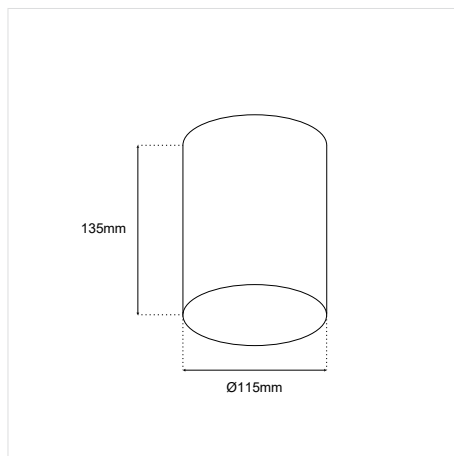

SADO R115 CEILING 30W 3000K 36D 230VAC

SKU: E0010201-003

GENERAL INFORMATION

| | |
|--------------------------|--------------------------|
| APPLICATION | Indoor / Surface mounted |
| DIRECTION OF MOUNTING | Ceiling |
| VISIBLE DIMENSIONS (Ø×L) | Ø115 × 135 mm |
| MATERIAL | Aluminium |
| COLOR | White |
| IP RATING | IP20 |
| INCL. CABLE | Yes |
| ELECTRIC GEAR | Not included |
| LIFE TIME | 50000 hours |
| WARRANTY | 3 years |
| ORIGIN | China |

ILLUMINANT

| | |
|-----------------|--------|
| LED TYPE | COB |
| VOLTAGE | 230VAC |
| WATTAGE | 30W |
| BEAM ANGLE | 36D |
| CCT | 3000K |
| CRI | Ra90 |
| LUMEN OUTPUT | 2544Lm |
| DIMMABLE OPTION | Yes |