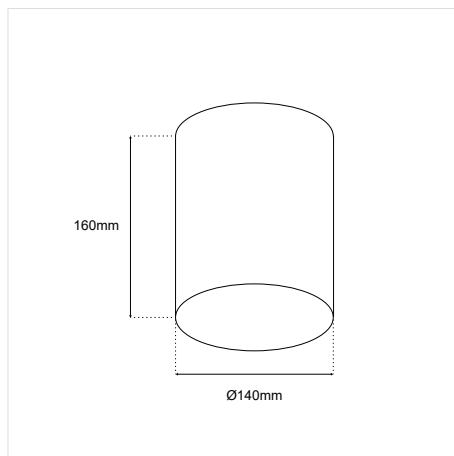

SADO R140 CEILING 40W 3000K 36° 230VAC

SKU: E0010201-004

GENERAL INFORMATION

APPLICATION	Indoor / Surface mounted
DIRECTION OF MOUNTING	Ceiling
VISIBLE DIMENSIONS (Ø×L)	Ø140 × 135 mm
MATERIAL	Aluminium
COLOR	White
IP RATING	IP20
INCL. CABLE	Yes
ELECTRIC GEAR	Not included
LIFE TIME	50000 hours
WARRANTY	3 years
ORIGIN	China

ILLUMINANT

LED TYPE	COB
VOLTAGE	230VAC
WATTAGE	40W
BEAM ANGLE	36°
CCT	3000K
CRI	Ra90
LUMEN OUTPUT	3333Lm
DIMMABLE OPTION	Yes