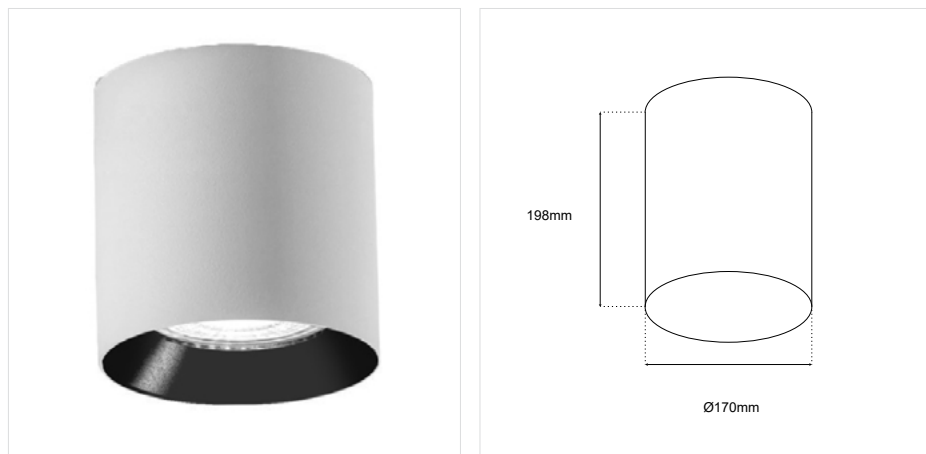

# SADO R170 CEILING 60W 3000K 36D 230VAC

SKU: E0010201-005

## GENERAL INFORMATION

APPLICATION	Indoor / Surface mounted
DIRECTION OF MOUNTING	Ceiling
VISIBLE DIMENSIONS (Ø×L)	Ø170 × 198 mm
MATERIAL	Aluminium
COLOR	White
IP RATING	IP20
INCL. CABLE	Yes
ELECTRIC GEAR	Not included
LIFE TIME	50000 hours
WARRANTY	3 years
ORIGIN	China

## ILLUMINANT

LED TYPE	COB
VOLTAGE	230VAC
WATTAGE	60W
BEAM ANGLE	36D
CCT	3000K
CRI	Ra90
LUMEN OUTPUT	5000Lm
DIMMABLE OPTION	Yes