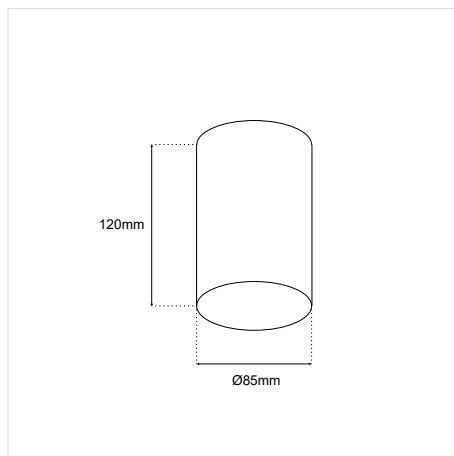

SADO R85 CEILING 12W 3000K 36D 230VAC

SKU: E0010201-001

GENERAL INFORMATION

APPLICATION	Indoor / Surface mounted
DIRECTION OF MOUNTING	Ceiling
VISIBLE DIMENSIONS (Ø×L)	Ø85 × 120 mm
MATERIAL	Aluminium
COLOR	White
IP RATING	IP20
INCL. CABLE	Yes
ELECTRIC GEAR	Not included
LIFE TIME	50000 hours
WARRANTY	3 years
ORIGIN	China

ILLUMINANT

LED TYPE	COB
VOLTAGE	230VAC
WATTAGE	12W
BEAM ANGLE	36D
CCT	3000K
CRI	Ra90
LUMEN OUTPUT	1101Lm
DIMMABLE OPTION	Yes