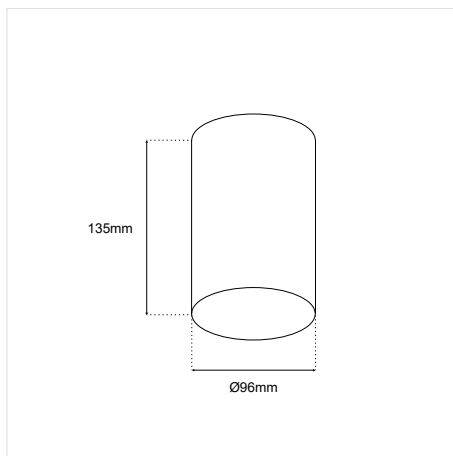

SADO R96 CEILING 25W 3000K 36D 230VAC

SKU: E0010201-002

GENERAL INFORMATION

APPLICATION	Indoor / Surface mounted
DIRECTION OF MOUNTING	Ceiling
VISIBLE DIMENSIONS (Ø×L)	Ø96 × 135 mm
MATERIAL	Aluminium
COLOR	White
IP RATING	IP20
INCL. CABLE	Yes
ELECTRIC GEAR	Not included
LIFE TIME	50000 hours
WARRANTY	3 years
ORIGIN	China

ILLUMINANT

LED TYPE	COB
VOLTAGE	230VAC
WATTAGE	25W
BEAM ANGLE	36D
CCT	3000K
CRI	Ra90
LUMEN OUTPUT	2120Lm
DIMMABLE OPTION	Yes