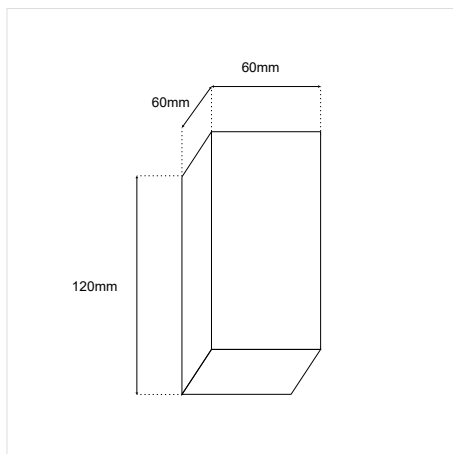

SADO SQ60 CEILING 12W 3000K 36D 230VAC

SKU: E0010201-006

GENERAL INFORMATION

APPLICATION	Indoor / Surface mounted
DIRECTION OF MOUNTING	Ceiling
VISIBLE DIMENSIONS (W×L×H)	60 × 60 × 120 mm
MATERIAL	Aluminium
COLOR	White
IP RATING	IP20
INCL. CABLE	Yes
ELECTRIC GEAR	Not included
LIFE TIME	50000 hours
WARRANTY	3 years
ORIGIN	China

ILLUMINANT

LED TYPE	COB
VOLTAGE	230VAC
WATTAGE	12W
BEAM ANGLE	36D
CCT	3000K
CRI	Ra90
LUMEN OUTPUT	1061Lm
DIMMABLE OPTION	Yes