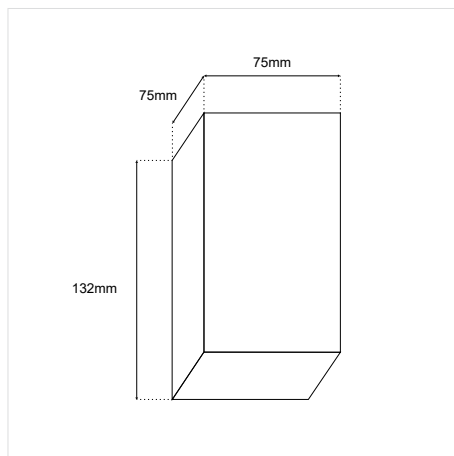

SADO SQ75 CEILING 15W 3000K 36D 230VAC

SKU: E0010201-007

GENERAL INFORMATION

APPLICATION	Indoor / Surface mounted
DIRECTION OF MOUNTING	Ceiling
VISIBLE DIMENSIONS (W×L×H)	75 × 75 × 132 mm
MATERIAL	Aluminium
COLOR	White
IP RATING	IP20
INCL. CABLE	Yes
ELECTRIC GEAR	Not included
LIFE TIME	50000 hours
WARRANTY	3 years
ORIGIN	China

ILLUMINANT

LED TYPE	COB
VOLTAGE	230VAC
WATTAGE	15W
BEAM ANGLE	36D
CCT	3000K
CRI	Ra90
LUMEN OUTPUT	1291Lm
DIMMABLE OPTION	Yes