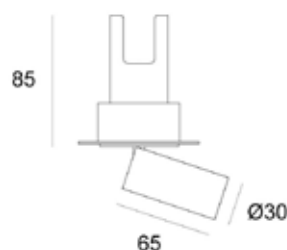

TRACE R30 TRIMLESS

ΚΩΔΙΚΟΣ / CODE

TRACE30-XX XXX X

general information

application	Indoor / Recessed
direction of mounting	Ceiling
ip classification	IP54
material	Aluminium
incl. cable	Yes
electric gear	Not included
life time	50000 hrs
warranty	3 years
origin	China

visible dimensions

øxL 30 x 65 mm

illuminant

CRI	90
beam angle	36°
led type	COB
wattage	8W
voltage	230VAC
dimmable option	Yes

color	CCT	Dimmable
Black (BL)	3000K (410Lm) (30K)	Yes (D)
White (WH)	4000K (450Lm) (40K)	No (L)
RAL colors (RL)		