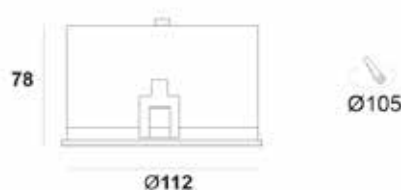

ZEUS R112

ΚΩΔΙΚΟΣ / CODE

general information

application	Indoor / Recessed
direction of mounting	Ceiling
ip classification	IP20
material	Aluminium
incl. cable	Yes
electric gear	Not included
life time	50.000 hrs
warranty	3 years
origin	China

visible dimensions

ØxL	112 x 78 mm

illuminant

CRI	90
beam angle	36°
led type	COB
wattage	25W
voltage	230VAC
dimmable option	Yes

color	CCT	Dimmable
Black (BL)	3000K (1290Lm) (30K)	Yes (D)
White (WH)	4000K (1479Lm) (40K)	No (L)
RAL colors (RL)		

Δημιουργία Κωδικού προϊόντος / Product Code generator

ZEUS112 - color - CCT - dimmable

ex. Zeus R112 White 3000K dimmable

SKU: ZEUS112-WH-30K-D