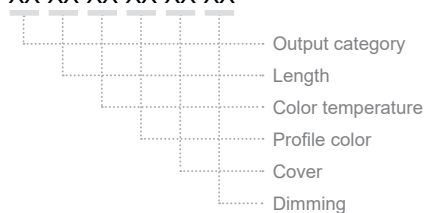

DATASHEET

GENERAL INFORMATION

| | |
|--------------------------|----------------------------|
| APPLICATION | Indoor / Surface mounted |
| DIRECTION OF MOUNTING | Ceiling / Wall |
| MATERIAL | Extruded aluminium |
| PCB DETAILS | Zhaga-Compliant Dimensions |
| PROFILE DIMENSIONS (W×H) | 55 × 60mm |
| IP RATING | IP20 |
| CRI | Ra>80 (Ra>90 on request) |
| VOLTAGE | 230VAC |
| LUMEN OUTPUT / W | Up to 195 Lm/W |
| LIFE TIME | 72000 hours |
| WARRANTY | 5 years |
| ORIGIN | Greece |