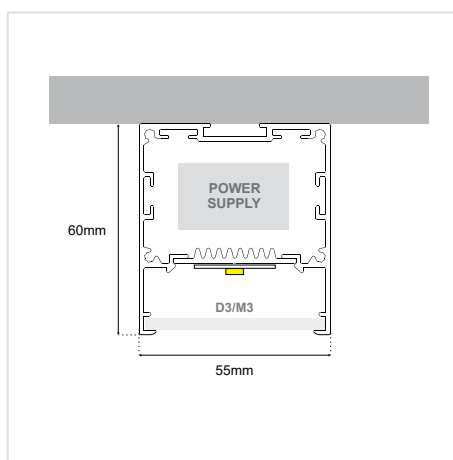

DATASHEET

GENERAL INFORMATION

| | |
|--------------------------|----------------------------|
| APPLICATION | Indoor / Surface mounted |
| DIRECTION OF MOUNTING | Ceiling / Wall |
| MATERIAL | Extruded aluminium |
| PCB DETAILS | Zhaga-Compliant Dimensions |
| PROFILE DIMENSIONS (W×H) | 55 × 60mm |
| IP RATING | IP20 |
| CRI | Ra>80 (Ra>90 on request) |
| VOLTAGE | 230VAC |
| LUMEN OUTPUT / W | Up to 195 Lm/W |
| LIFE TIME | 72000 hours |
| WARRANTY | 5 years |
| ORIGIN | Greece |