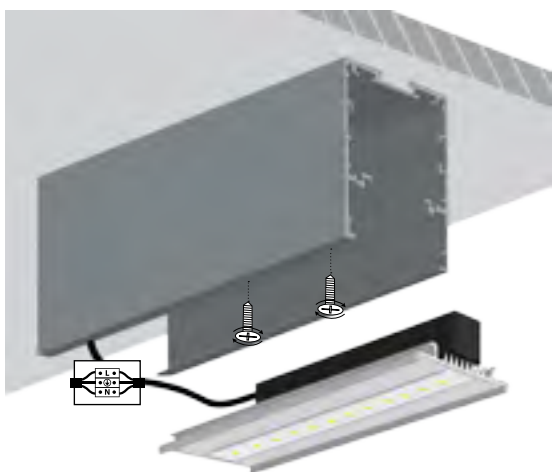

Safety Notice: Ensure the main power switch is turned off during all maintenance and installation procedures.

Warning: Avoid connecting too many luminaires in parallel to a single power supply unit to prevent overloading.

GANGES SURFACE 55×60 MANUAL

ΟΔΗΓΙΕΣ ΤΟΠΟΘΕΤΗΣΗΣ INSTALLATION INSTRUCTIONS

1. Τρυπήστε την οροφή και περάστε μέσα από τις σπές το καλώδιο της παροχή ηλεκτρισμού.

Make holes on the ceiling and pass the power supply cables through them.