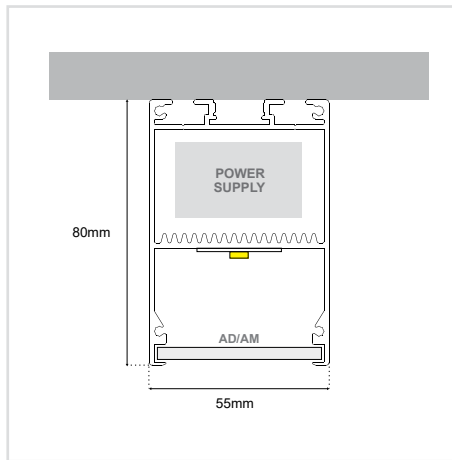

NILE SURFACE 55x80

SKU: 5580-SF - XX-XX-XX-XX-XX-XX

ΠΕΡΙΕΧΟΜΕΝΑ / CONTENTS

DATASHEET	1
PRODUCT CODE GENERATOR	2
LUMEN OUTPUT TABLES	3
MANUAL	7

DATASHEET

GENERAL INFORMATION

APPLICATION	Indoor / Surface mounted
DIRECTION OF MOUNTING	Ceiling / Wall
MATERIAL	Extruded aluminium
PCB DETAILS	Zhaga-Compliant Dimensions
PROFILE DIMENSIONS (W×H)	55 × 80mm
IP RATING	IP20
CRI	Ra>80 (Ra>90 on request)
VOLTAGE	230VAC
DIMMING OPTIONS	Push / DALI / TRIAC 0/1-10V / CASAMBI / Analog 0/1-10V
LUMEN OUTPUT / W	Up to 195 Lm/W
LIFE TIME	72000 hours
WARRANTY	5 years
ORIGIN	Greece