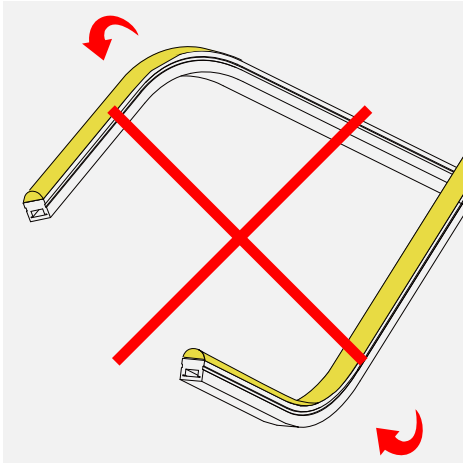

LED NEON STRIP 6×12mm 9W 12V / 24V IP67

Κάμψη της ταινίας Led / Led Strip bending