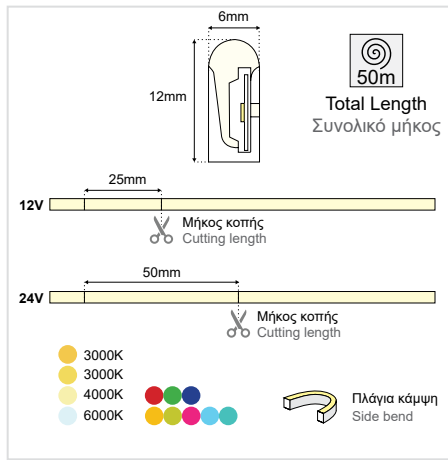

# LED NEON STRIP 6×12mm

### GENERAL INFORMATION

APPLICATION	Indoor / Outdoor
MATERIAL	Pure silicone
DIMENSIONS (W×H)	26.5×20.5mm
MAXIMUM LENGTH	5m
DIMENSIONS (W×H)	6×12mm
MAX LENGTH	50m
CUTTING LENGTH	25mm (12V)   50mm (24V)
WEIGHT	90 gr/m
IP PROTECTION	IP67
INCL. CABLE	Not included
ELECTRIC GEAR	Not included
WORKING ENVIROMENT TEMPERATURE	80C-(-40C)
UV-PROTECTION	Anti-UV
CONNECTION POWER LENGTH	2500mm (12V)   5000mm (24V)
LIFETIME	50000 hours
WARRANTY	3 years

### Μέθοδος κοπής / Cutting Method

1

Κόψτε την ταινία στα μαύρα σημεία που έχει στην πλάγια πλευρά της.  
Cut along the black points on the side of the strip

2

Προσθέστε σιλικόνη στην άκρη.  
Apply Pure Silicone on the edge