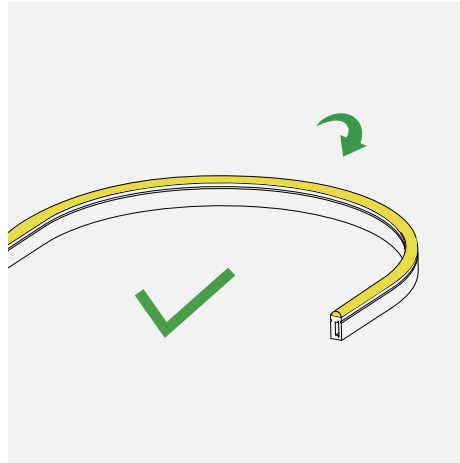

LED NEON STRIP 6×12mm 9W 12V / 24V IP67

Κάμψη της ταινίας Led / Led Strip bending